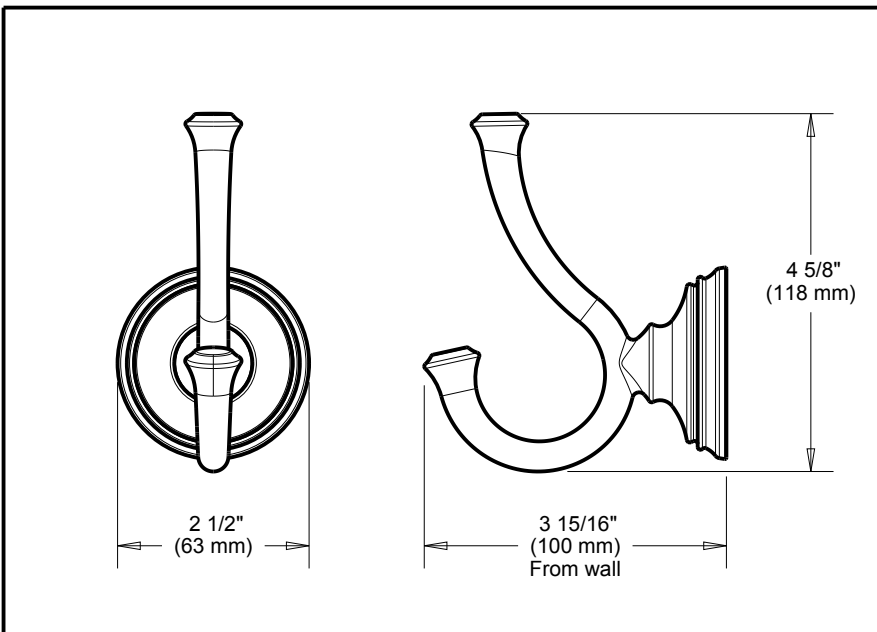

DELTA[®]

ACCESSORIES

- Cassidy™ Bath Collection
- Robe Hook

Submitted Model No.: _____

Specific Features: _____

STANDARD SPECIFICATIONS:

- Wood blocking is preferable behind all wall surfaces. If wood blocking is not available, the following fasteners are suggested: Tile/Masonry-Plastic or lead Anchors Plaster/drywall-Toggle bolts.
- Mounting hardware and mounting template included with product.