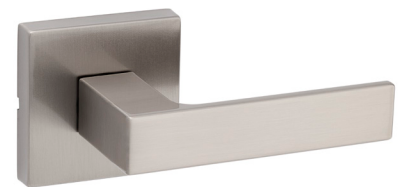

**Half Dummy Trim, Surface Mounted:**  
For doors where only a pull is required. No operation.  
- 788SAL

**Interior Pack:** Inside lever of handleset.  
800/801/802 Handlesets:  
- 966SAL: Single-Cylinder  
- 968SAL: Dummy  
818/819 Handlesets:  
- 971SAL: Single-Cylinder  
- 973SAL: Dummy

# Dimensions

Design	A	B	C	C (Keyed)
Singapore Round Rose	2 11/16"	4 7/32"	2 1/2"	2 1/4"
Singapore Square Rose	2 11/16"	4 7/32"	2 1/2"	2 1/4"

Singapore Lever with round rose in Venetian Bronze

Singapore Lever with square rose in Satin Nickel