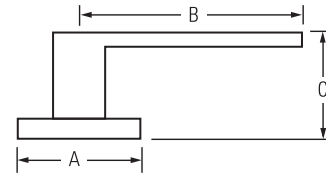

Specifications

Door Prep	Cross Bore 2 1/8" or 1 1/2". Edge Bore 1"
Backset	Adjustable 2 3/8" or 2 3/4"
Door Thickness	1 3/8" - 1 3/4" Doors standard Thick door service part available for up to 2 1/8"
Cylinder	SmartKey Security™
Faceplates	1" x 2 1/4" Specify round corner, square corner or drive-in
Strikes	2 1/4" full lip. Specify square or round
Bolt	1/2" Throw

ANSI/BHMA	Grade AAA Certified: Finish/Durability/Security
UL	Optional 20 minute UL fire rating available, except inactive functions
Door Handling	Reversible for right or left hand doors
ADA	720 & 730 functions are in compliance with the American National Standards Institute (ANSI A117.1)
Rose	Specify round (RDT) or square (SQT)
Warranty	Lifetime Mechanical and Lifetime Finish

Functions

Passage/Hall/Closet: Both levers always free.
- 720SAL

Privacy/Bed/Bath: Both levers locked or unlocked by push-button inside. Outside lever unlocked by emergency key.
- 730SAL

Keyed Entry Lever: Both sides locked or unlocked by key outside or turn-button inside.
- 740SAL

Half Dummy Trim, Surface Mounted:
For doors where only a pull is required. No operation.
- 788SAL

Interior Pack: Inside lever of handleset.
800/801/802 Handlesets:
- 966SAL: Single-Cylinder
- 968SAL: Dummy
818/819 Handlesets:
- 971SAL: Single-Cylinder
- 973SAL: Dummy

Dimensions

Design	A	B	C	C (Keyed)
Singapore Round Rose	2 11/16"	4 7/32"	2 1/2"	2 1/4"
Singapore Square Rose	2 11/16"	4 7/32"	2 1/2"	2 1/4"