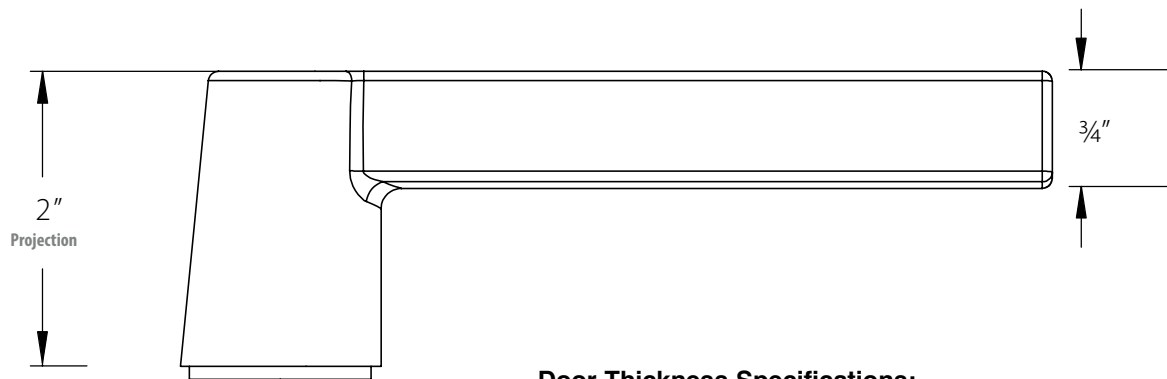

Helios Lever (HLO)

Door Thickness Specifications:

- Standard Door Thickness: 1 1/4" - 2 1/16"
- Extended Door Thickness Range: 2 1/16" - 2 3/4"

* Specify Door Handing and Thickness when ordering
* For thicker doors, must order with Extension Kit

Disk Key-in Rosette

Square Key-in Rosette

Modern Rectangular Key-in Rosette