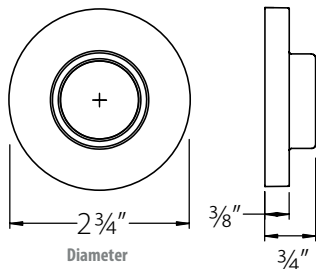

Helios Lever (HLO)

Door Thickness Specifications:

- Standard Door Thickness: 1 1/4" - 2 1/16"
- Extended Door Thickness Range: 2 1/16" - 2 3/4"

* Specify Door Handing and Thickness when ordering
* For thicker doors, must order with Extension Kit

Disk Key-in Rosette

Square Key-in Rosette

Modern Rectangular Key-in Rosette