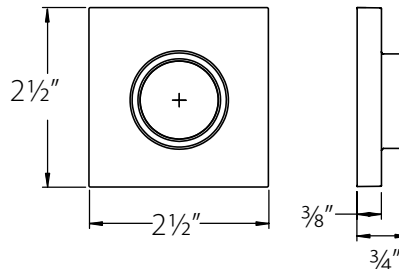

Helios Lever (HLO)

Door Thickness Specifications:

- Standard Door Thickness: 1 1/4" - 2 1/16"
- Extended Door Thickness Range: 2 1/16" - 2 3/4"

* Specify Door Handing and Thickness when ordering
* For thicker doors, must order with Extension Kit

Disk Key-in Rosette

Square Key-in Rosette

Modern Rectangular Key-in Rosette