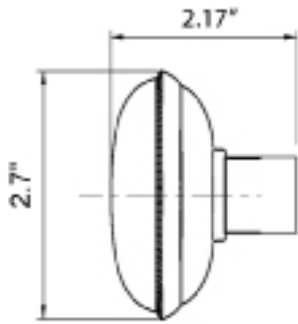

TECHNICAL SPECIFICATIONS

Homestead Knob

- > Collection: Nostalgic
- > Design code: HOM
- > Material: Forged Brass
- > Functions: Knob pair with 3/8" – 20 spindle

Homestead Knob shown in Satin Nickel