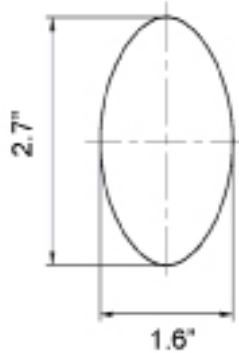

TECHNICAL SPECIFICATIONS

Homestead Knob

- > Collection: Nostalgic
- > Design code: HOM
- > Material: Forged Brass
- > Functions: Knob pair with 3/8" – 20 spindle

Homestead Knob shown in Satin Nickel