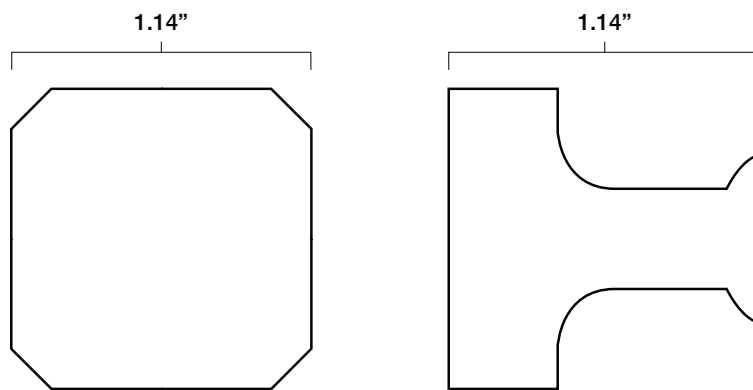

MOD KNOB

Tech Spec

FINISH	SKU	ALSO INCLUDED
Matte Black & Satin Brass Polished Chrome & Satin Brass Satin Brass Weathered Nickel & Matte Black	M28-BSB M28-CSB M28-SB M28-WMB	(1) 8-32, 1" Phillips head screw (1) 8-32, 1.75" Phillips head breakable screw