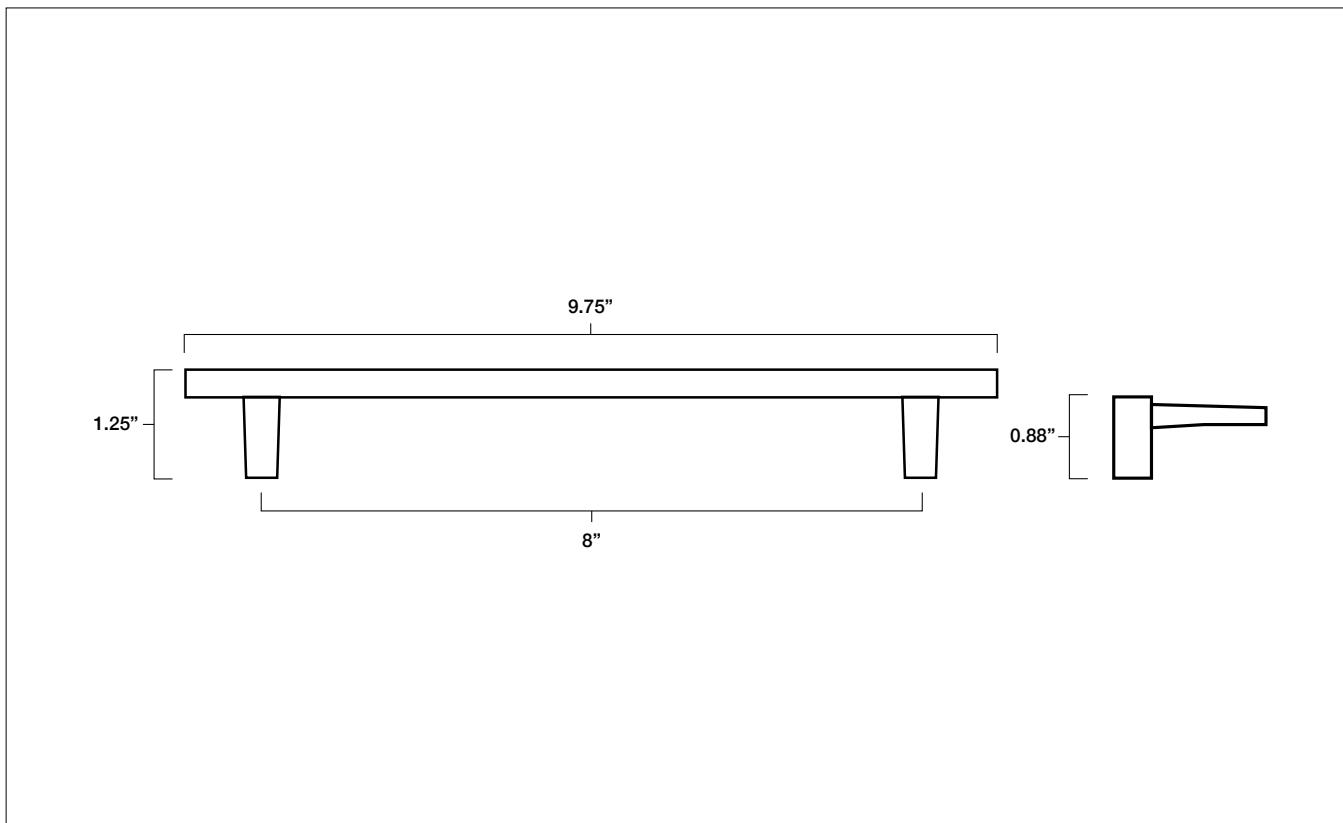

HALF MOON 8" CABINET PULL

Tech Spec

FINISH	SKU	ALSO INCLUDED
Matte Black Polished Chrome Polished Nickel Satin Brass Satin Nickel	HM552-MB HM552-PC HM552-PN HM552-SB HM552-SN	(2) 8-32, 1" Phillips head screws (2) 8-32, 1.75" Phillips head breakable screws