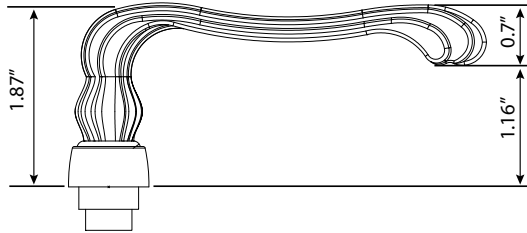

## Fleur Lever

- > Collection: Nostalgic
- > Design code: FLR
- > Material: Forged Brass
- > Functions: Non-handed

Fleur Lever shown in Polished Brass