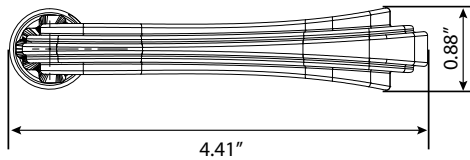

## Fleur Lever

- > Collection: Nostalgic
- > Design code: FLR
- > Material: Forged Brass
- > Functions: Non-handed

Fleur Lever shown in Polished Brass