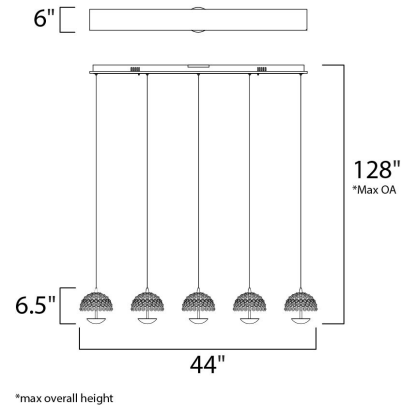

Product Specifications for E24495-20PC

Job Name:	Job Type:
Quantity:	Comments:

E24495-20PC
Parasol 5-Light LED Pendant

Finish
Polished Chrome

Glass/Shade
Crystal

Product Category
Multi-Light Pendant

Lamping

Number of Bulb(s)	5
Light Type	LED
Bulb Type	LED
Max Bulb Wattage	4
Max Fixture Wattage	
Rated Life	N/A
Rated Lumens	±1,600
Color Temp	N/A
Bulb(s) Included	Yes
Light Up/Down	N/A
Beam Spread	N/A
CRI	N/A
Photo Cell Included	N/A
Ballast/Driver/Transformer	No
Dimmable	Yes

Measurements

Width	6.00"
Height	6.50"
Length	44.00"
Extension	N/A
Back Plate Width	N/A
Back Plate Height	N/A
HCO	N/A
Min Overall Height	8.00"
Max Overall Height	128.00"
Hanging Weight	8.49 lb(s)
Height Adjustable	Yes
Slope	N/A
Chain Length	N/A
Wire Length	N/A
Canopy Width	N/A
Canopy Height	N/A
Canopy Length	N/A

Shipping

Carton Weight	9.90 lb(s)
Carton Width	11.02"
Carton Height	8.86"
Carton Length	42.72"
Carton Cubic Feet	N/A
Master Pack	1
Master Pack Weight	N/A
Master Pack Width	N/A
Master Pack Height	N/A
Master Pack Length	N/A
Master Cubic Feet	N/A
UPS Shippable	Yes