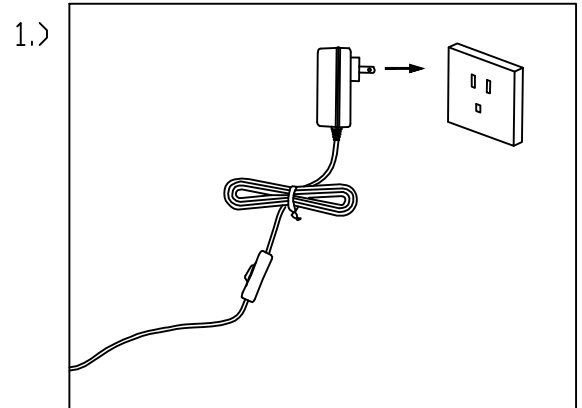

Contemporary  
Lighting™

PRODUCT NAME: York LED Accent Table  
ITEM NUMBER: E71010-PC

Please consult your electrician for hanging fixture and wiring.

Bulb(integrated):LED 15W

**IMPORTANT:** Turn off the power at the main fuse or circuit breaker box before starting installation

Locate all hardware & components before discarding packaging

Step 1: put the electric plug into the socket.

Step 2: Pressed the switch to turn on light.

**Cleaning & Care:**

You may use talcum powder and a soft cloth for cleaning. Do not use abrasive cleaner.