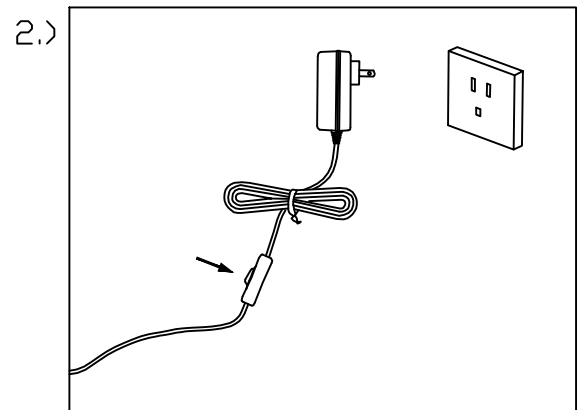

Contemporary  
Lighting™

PRODUCT NAME: York LED Accent Table  
ITEM NUMBER: E71010-PC

Please consult your electrician for hanging fixture and wiring.

Bulb(integrated):LED 15W

**IMPORTANT:** Turn off the power at the main fuse or circuit breaker box before starting installation

Locate all hardware & components before discarding packaging

Step 1: put the electric plug into the socket.

Step 2: Pressed the switch to turn on light.

**Cleaning & Care:**

You may use talcum powder and a soft cloth for cleaning. Do not use abrasive cleaner.