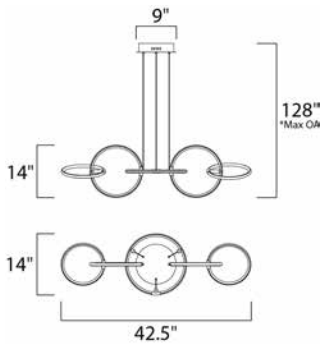

*max overall height

MEASUREMENTS

- DIMENSION : 42.5" L x 14" W x 14" H
- MAX OAH : 128" OAH
- CANOPY : 9" W x 2" H x 9" L
- HANGING WEIGHT : 6.8 lb

LAMPING

- LUMENS : 4,130 Rated
- BULB : 5 x 59W LED PCB Integrated , 59W Total
- BULB INCLUDED : (Integrated)
- DIMMABLE : Triac CL
- CRI : 80+ CRI
- COLOR_TEMP : 3000K

FINISHES OPTION

- Black / Polished Chrome

MATERIAL

Metal, Aluminum, Acrylic

RATINGS

cETLus
Dry Location

ADDITIONAL

ADJUSTABLE
OPERATING TEMPERATURE:
-20°C (-4°F), 40°C (104°F)