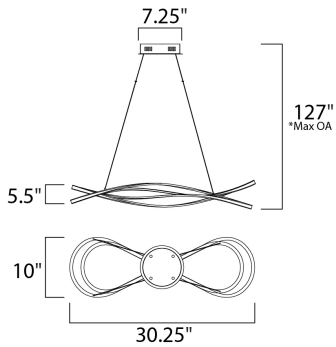

\*max overall height

**MEASUREMENTS**

- DIMENSION : 30.25" L x 10" W x 5.5" H
- MAX OAH : 127" OAH
- CANOPY : 7.25" W x 2" H x 7.25" L
- HANGING WEIGHT : 7.5 lb

**LAMPING**

- INPUT VOLTAGE : 110-277V
- LUMENS : 3,360 Rated (2,140 Del.)
- BULB : 1 x 48W LED PCB Integrated , 48W Total
- BULB INCLUDED : (Integrated)
- DIMMABLE : Only at 120V with ELV
- CRI : 90+ CRI
- COLOR\_TEMP : 3000K