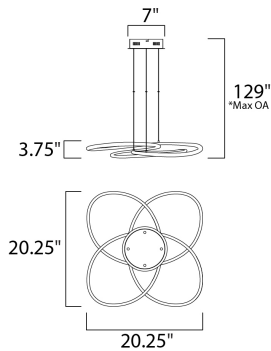

FINISHES OPTION

MATERIAL

Steel, Aluminum, Silicone

RATINGS

cETLus
Damp Location

ADDITIONAL

ADJUSTABLE
RATED LIFE 27000 Hours
OPERATING TEMPERATURE:
-20°C (-4°F), 40°C (104°F)

MEASUREMENTS

DIMENSION : 20.25" L x 20.25" W x 3.75" H
MAX OAH : 129" OAH
CANOPY : 7.25" W x 2" H x 7" L
HANGING WEIGHT : 9 lb

LAMPING

INPUT VOLTAGE : 110-277V
LUMENS : 2,800 Rated (2,200 Del.)
BULB : 1 x 40W LED PCB Integrated , 40W Total
BULB INCLUDED : (Integrated)
DIMMABLE : Only at 120V with ELV
CRI : 90+ CRI
COLOR_TEMP : 3000K