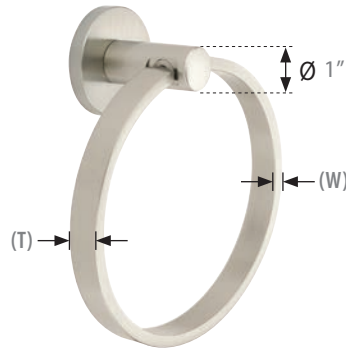

MODERN BRASS TOWEL BAR with Small Disc Rosettes

Product Code C-to-C

28024	12"
28021	18"
28022	24"
28023	30"

Projection
3 3/8"

Bar Dimensions
5/16" x 3/4"

Rosettes

3/8" Thick

Disk (09)

2 1/2" Dia.

Modern Rectangular (12)

2 1/2" x 4"

Square (10)

2 1/2" x 2 1/2"

Small Disc (00)

2" Dia.

1/2" Thick

Neos (11)

2 5/8" x 4"

> Rosette size same as on passage sets

MODERN BRASS TOWEL RING with Small Disc Rosette

Product Code Overall

2801	6 1/2"
------	--------

Projection
2 5/8"

Thickness (T)
3/4"

Width (W)
3/8"

MODERN BRASS PAPER HOLDER - BAR STYLE with Small Disc Rosette

Product Code

2804

Projection
2 7/8"

Bar Dimensions
5/16" x 3/4"

Width (W)
6 3/8"

MODERN BRASS DOUBLE HOOK with Square Rosette