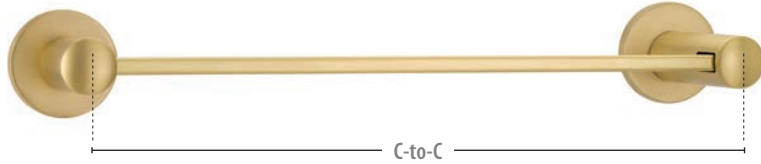

MODERN BRASS TOWEL BAR with Small Disc Rosettes

Product Code C-to-C

28024	12"
28021	18"
28022	24"
28023	30"

Projection
3 3/8"

Bar Dimensions
5/16" x 3/4"

Rosettes

3/8" Thick

Disk (09)

2 1/2" Dia.

Modern Rectangular (12)

2 1/2" x 4"

Square (10)

2 1/2" x 2 1/2"

Small Disc (00)

2" Dia.

1/2" Thick

Neos (11)

2 5/8" x 4"

> Rosette size same as on passage sets

MODERN BRASS TOWEL RING with Small Disc Rosette

Product Code Overall

2801	6 1/2"
------	--------

Projection
2 5/8"

Thickness (T)
3/4"

Width (W)
3/8"

MODERN BRASS PAPER HOLDER - BAR STYLE with Small Disc Rosette

Product Code

2804

Projection
2 7/8"

Bar Dimensions
5/16" x 3/4"

Width (W)
6 3/8"

MODERN BRASS DOUBLE HOOK with Square Rosette