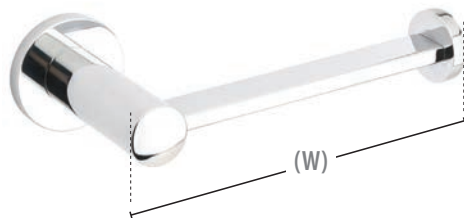

MODERN BRASS TOWEL BAR with Small Disc Rosettes

Product Code C-to-C

28024	12"
28021	18"
28022	24"
28023	30"

Projection
3 3/8"

Bar Dimensions
5/16" x 3/4"

Rosettes

3/8" Thick

Disk (09)

2 1/2" Dia.

Modern Rectangular (12)

2 1/2" x 4"

Square (10)

2 1/2" x 2 1/2"

Small Disc (00)

2" Dia.

1/2" Thick

Neos (11)

2 5/8" x 4"

> Rosette size same as on passage sets

MODERN BRASS TOWEL RING with Small Disc Rosette

Product Code Overall

2801	6 1/2"
------	--------

Projection
2 5/8"

Thickness (T)
3/4"

Width (W)
3/8"

MODERN BRASS PAPER HOLDER - BAR STYLE with Small Disc Rosette

Product Code

2804

Projection
2 7/8"

Bar Dimensions
5/16" x 3/4"

Width (W)
6 3/8"

MODERN BRASS DOUBLE HOOK with Square Rosette