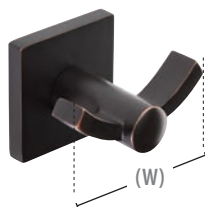

Neos (11)

2 5/8" x 4"

> Rosette size same as on passage sets

MODERN BRASS TOWEL RING with Small Disc Rosette

Product Code Overall

2801	6 1/2"
------	--------

Projection
2 5/8"

Thickness (T)
3/4"

Width (W)
3/8"

MODERN BRASS PAPER HOLDER - BAR STYLE with Small Disc Rosette

Product Code

2804

Projection
2 7/8"

Bar Dimensions
5/16" x 3/4"

Width (W)
6 3/8"

MODERN BRASS DOUBLE HOOK with Square Rosette

Product Code

2809

Projection
2 7/8"

Width (W)
3 3/8"