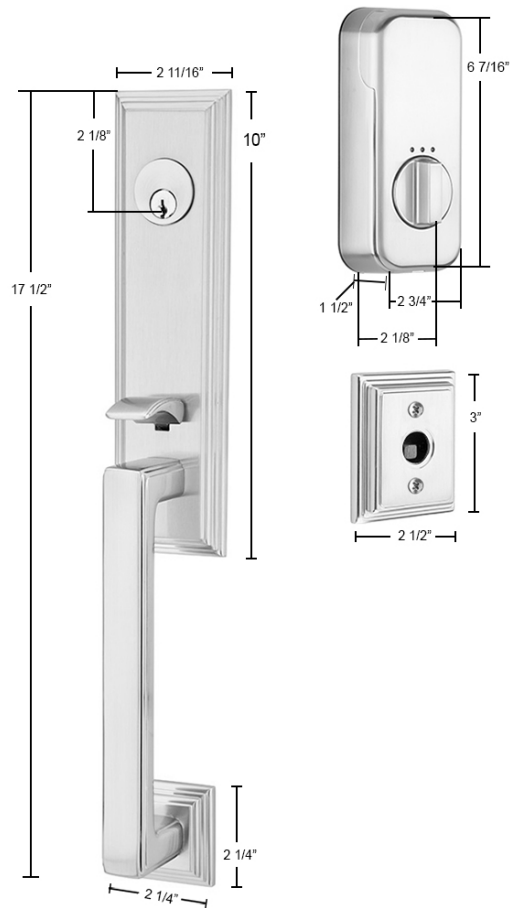

EMPowered™

EMPowered™ Product Features:

- Standard door prep 2 1/8" bore.
- Fits standard door thickness of 1 1/2" to 2 1/4".
- Complete set includes both 2 3/8" and 2 3/4" latches, strike plates and 4 AA batteries.
- EMPowered Deadbolt only available with square corner latch face plate.
- Tapered Deadbolt
- Emtek's standard mechanical and finish warranties along with a 1 year warranty on electronic components.

BACKLIT KEYPAD - Keypad wakes with a touch and includes numbers that won't wear off.

OPTIONAL SETTINGS - Customized auto re-lock, privacy mode and tamper alarms with the lock settings.

MOTORIZED DEADBOLT - Quiet motor with tapered deadbolt to accommodate misaligned doors.

SIMPLE INSTALLATION - Replaces existing deadbolt with just a screwdriver.

WEATHER PROTECTED - Rubber gasket increases protection against outdoor environments.

MANAGE CODES - Create up to 25 user PIN codes to share with friends and family. Unlimited codes with Yale Access App.

EMPowered™ SMART Lock Features:

CONTROL FROM ANYWHERE - Includes the Yale Connect Wi-Fi Bridge so you can lock and unlock from anywhere using your Yale Access app.

SHARE ACCESS - Grant access to your home for the people you trust. Give permanent/temporary access or set a unique access schedule.