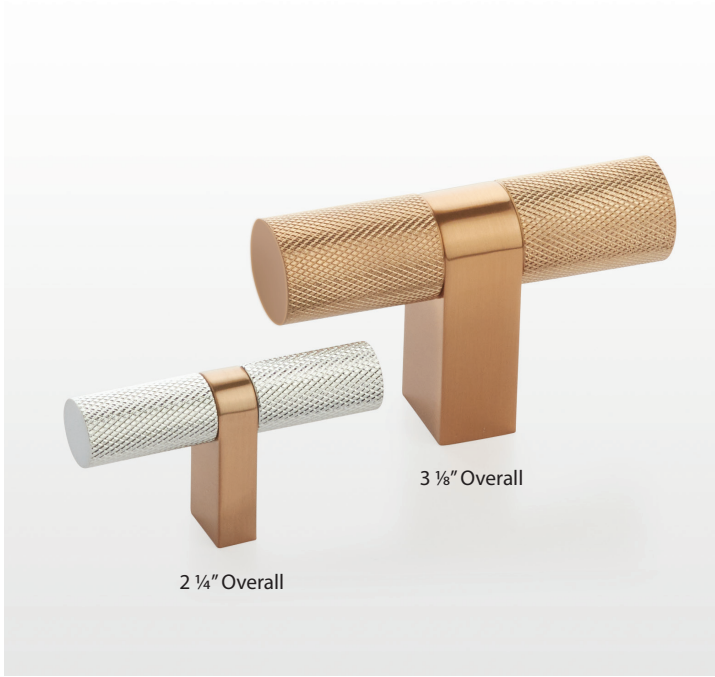

SELECT CABINET T-KNOB & FINGER PULL

SELECT CABINET T-KNOB				Stem	Bar Pull	
Product Code	Overall	Bar Width(W)	Projection(P)	 RECTANGULAR BAR (RCB)	 KNURLED (KN)	 SMOOTH (SM)
86656	2 1/4"	1/2"	1 3/8"			
86657	3 1/8"	7/8"	2 1/8"			
				STEM AND BAR PULL WILL BE PERMANENTLY AFFIXED.		

SELECT CABINET FINGER PULL				Stem	Bar Pull	
Product Code	Overall	Bar Width(W)	Projection(P)	 RECTANGULAR (REC)	 KNURLED (KN)	 SMOOTH (SM)
86658	1 1/2"	1/2"	1 3/8"			
86659	2"	7/8"	2 1/8"			
				STEM AND BAR PULL WILL BE PERMANENTLY AFFIXED.		

FINISH OPTIONS FOR STEM AND BAR PULL

To order:

86656 . **RCBUS4** . **KNUS19**

Product Code

+

Stem (Style/Finish)

+

Bar Pull (Style/Finish)

Product Name:

SELECT Cabinet T-Knob 2-1/4" Overall + Rectangular Bar Stem Satin Brass (US4) + Knurled Bar Pull Flat Black (US19)

Product Code:

86656.RCBUS4.KNUS19