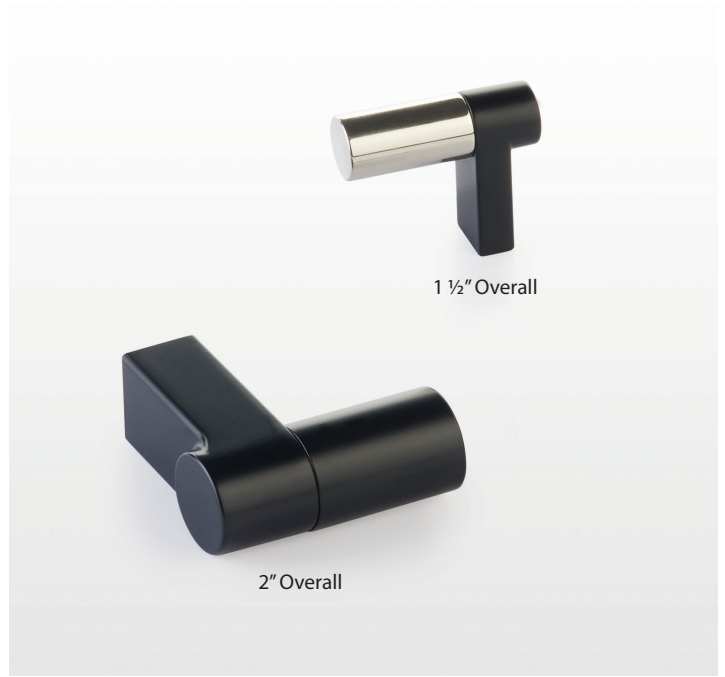

SELECT CABINET T-KNOB & FINGER PULL

SELECT CABINET T-KNOB				Stem	Bar Pull	
Product Code	Overall	Bar Width(W)	Projection(P)	 RECTANGULAR BAR (RCB)	 KNURLED (KN)	 SMOOTH (SM)
86656	2 1/4"	1/2"	1 3/8"			
86657	3 1/8"	7/8"	2 1/8"			
				STEM AND BAR PULL WILL BE PERMANENTLY AFFIXED.		

SELECT CABINET FINGER PULL				Stem	Bar Pull	
Product Code	Overall	Bar Width(W)	Projection(P)	 RECTANGULAR (REC)	 KNURLED (KN)	 SMOOTH (SM)
86658	1 1/2"	1/2"	1 3/8"			
86659	2"	7/8"	2 1/8"			
				STEM AND BAR PULL WILL BE PERMANENTLY AFFIXED.		

FINISH OPTIONS FOR STEM AND BAR PULL

To order:

86656 . **RCBUS4** . **KNUS19**

Product Code

+

Stem (Style/Finish)

+

Bar Pull (Style/Finish)

Product Name:

SELECT Cabinet T-Knob 2-1/4" Overall + Rectangular Bar Stem Satin Brass (US4) + Knurled Bar Pull Flat Black (US19)

Product Code:

86656.RCBUS4.KNUS19