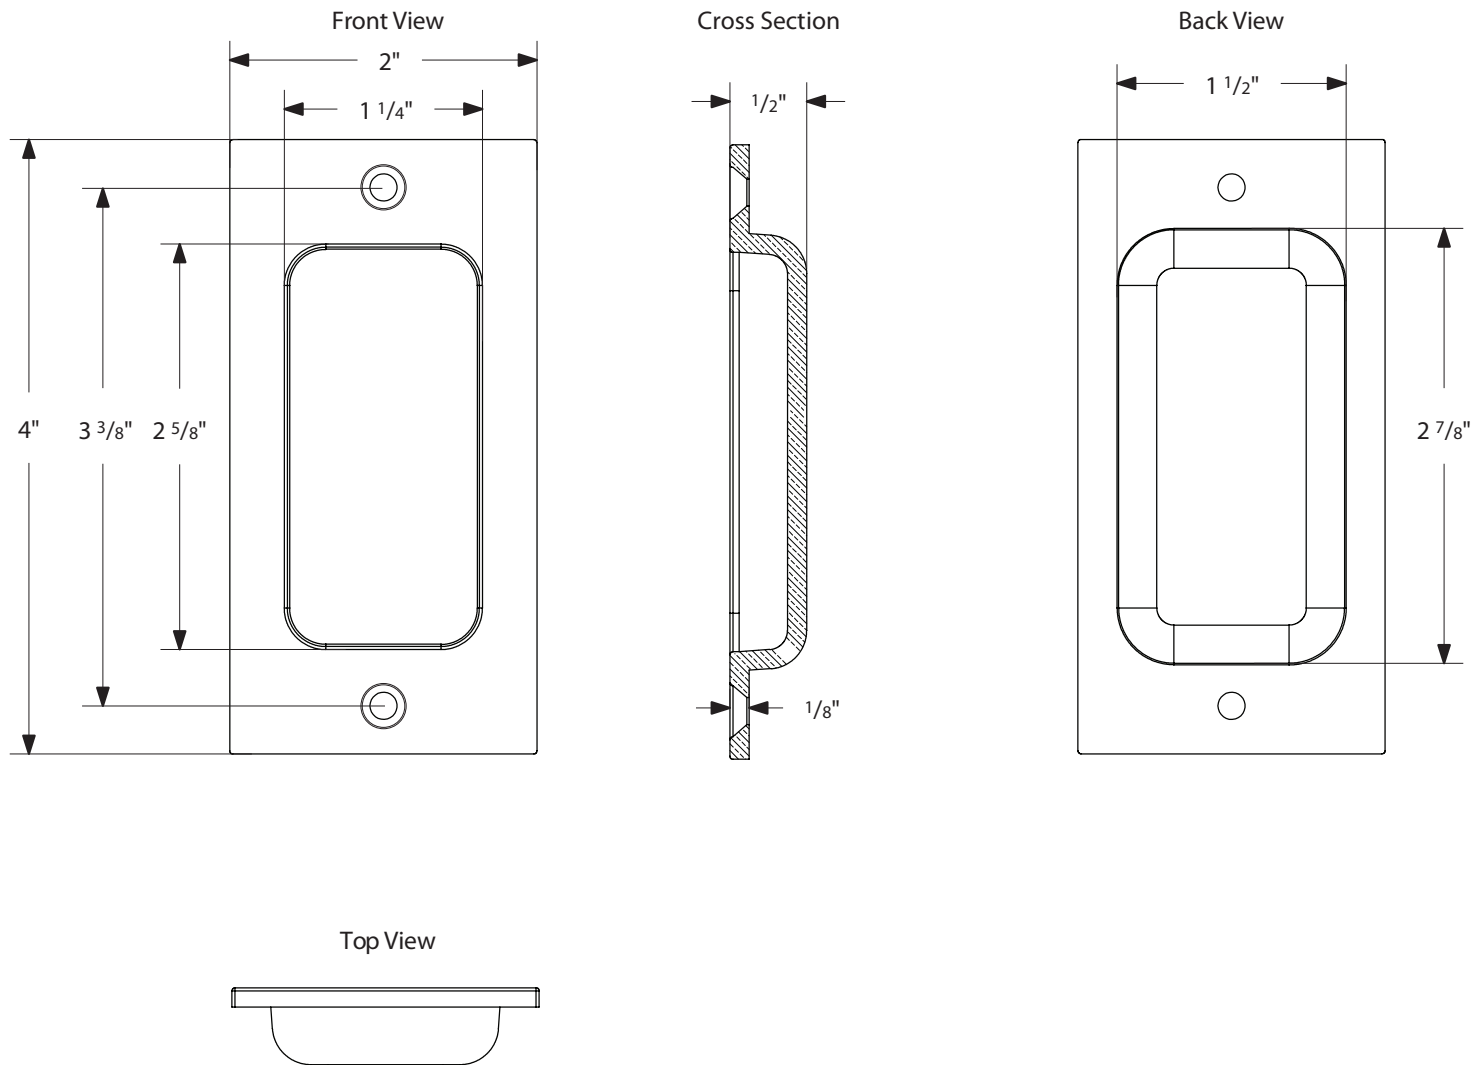

Sandcast Bronze Rustic Modern Rectangular Flush Pull - 4"

*Note: For general info only. Not drawn to scale. Do not use as a drilling template.