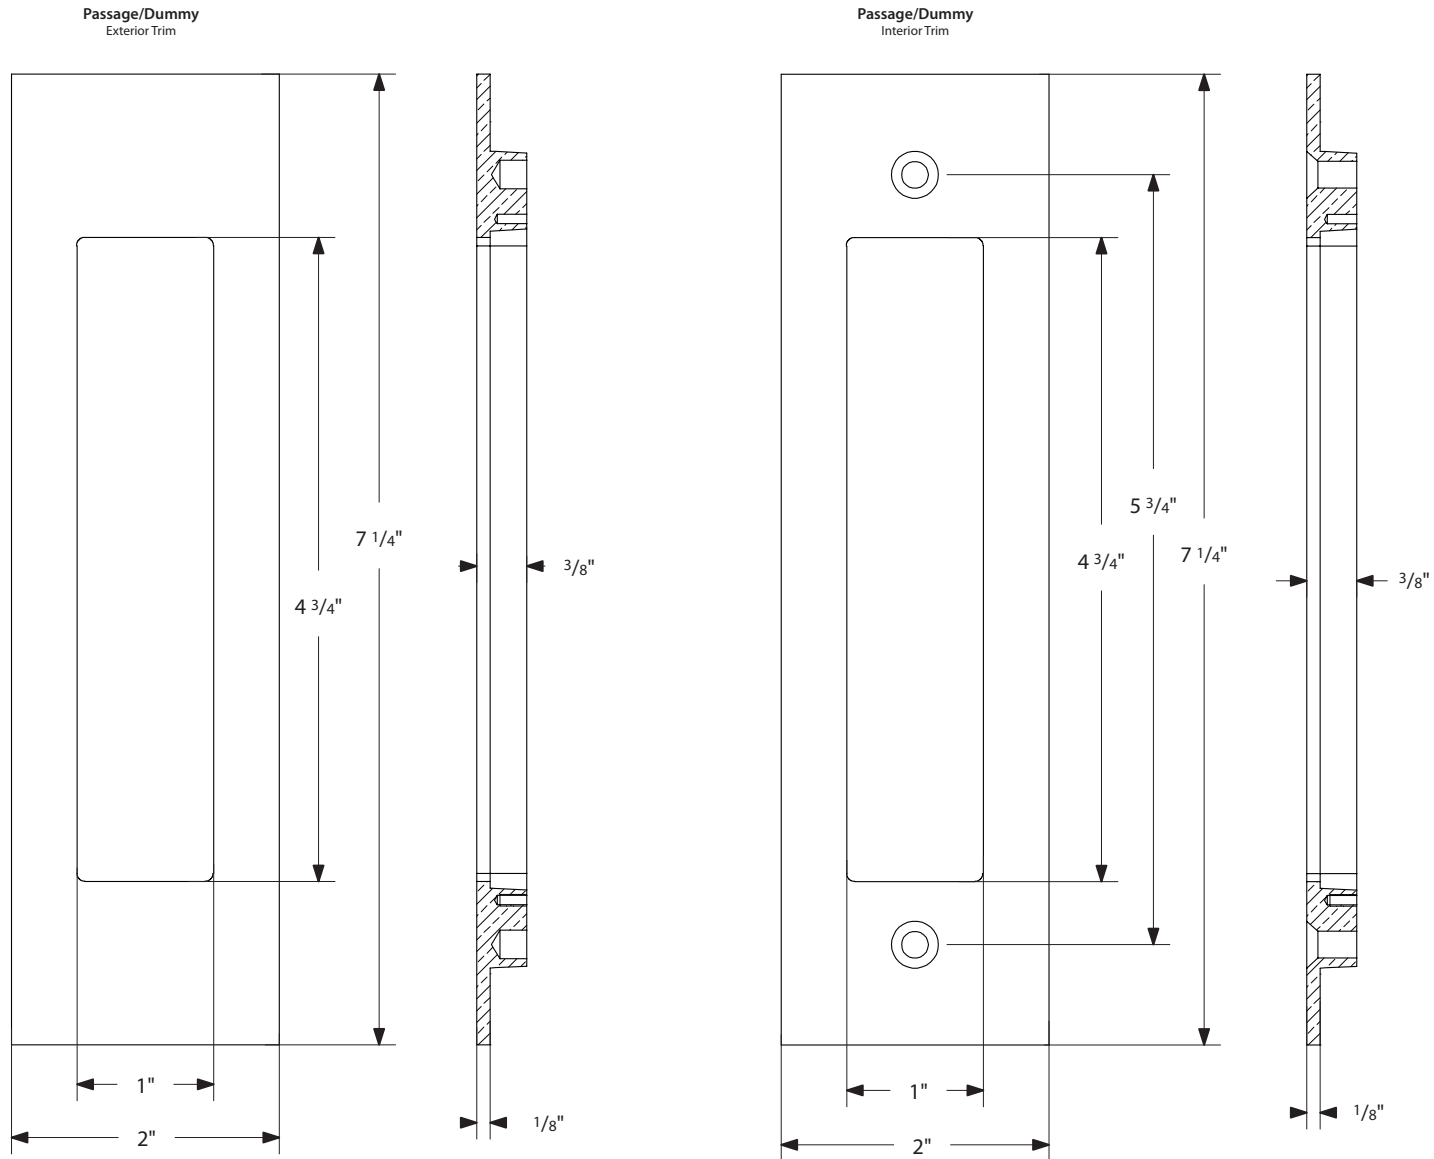

# Narrow Modern Rectangular Pocket Door Mortise Lock - Passage/Dummy Function

\*NOTE: NOT DRAWN TO SCALE.

# Narrow Modern Rectangular Pocket Door Mortise Lock

**Keyed**  
Pocket Door Mortise Lock

**Privacy**  
Pocket Door Mortise Lock

**Passage**  
Pocket Door Mortise Lock

**Dummy**  
Pocket Door Mortise Lock

# Pocket Door Mortise Lock Body