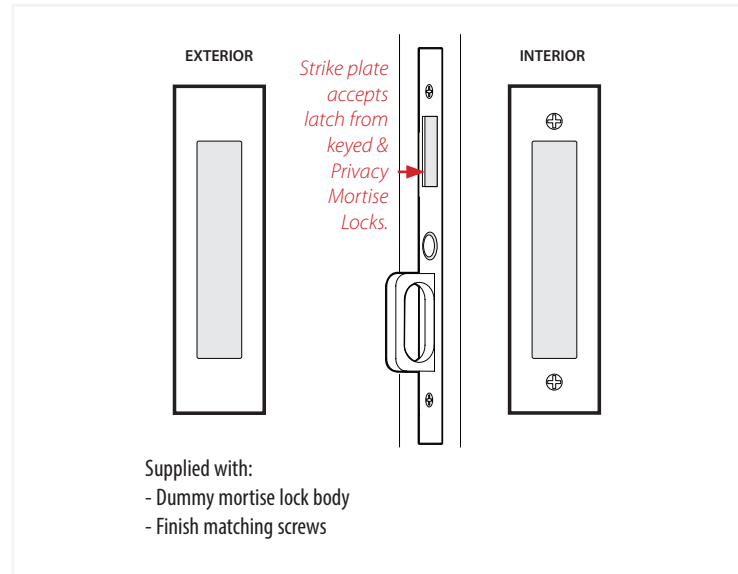

# Narrow Modern Rectangular Pocket Door Mortise Lock - Passage/Dummy Function

\*NOTE: NOT DRAWN TO SCALE.

# Narrow Modern Rectangular Pocket Door Mortise Lock

**Keyed**  
Pocket Door Mortise Lock

**Privacy**  
Pocket Door Mortise Lock

**Passage**  
Pocket Door Mortise Lock

**Dummy**  
Pocket Door Mortise Lock

# Pocket Door Mortise Lock Body