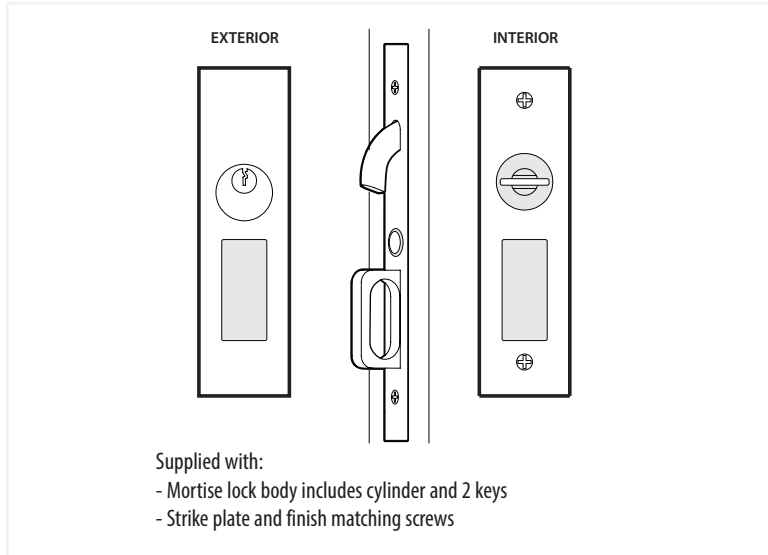

# Narrow Modern Rectangular Pocket Door Mortise Lock - Passage/Dummy Function

\*NOTE: NOT DRAWN TO SCALE.

# Narrow Modern Rectangular Pocket Door Mortise Lock

**Keyed**  
Pocket Door Mortise Lock

**Privacy**  
Pocket Door Mortise Lock

**Passage**  
Pocket Door Mortise Lock

**Dummy**  
Pocket Door Mortise Lock

# Pocket Door Mortise Lock Body