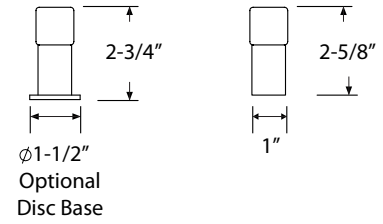

48" Square Door Pull
86187

72" Square Door Pull
86188

Standard Mounting

Thru-Bolt with
Decorative Caps

Optional Mounting

Concealed Surface
CS

Back to Back
BTB

Fits Door Thickness: 1-3/4" to 2-1/4". Specify if thicker.