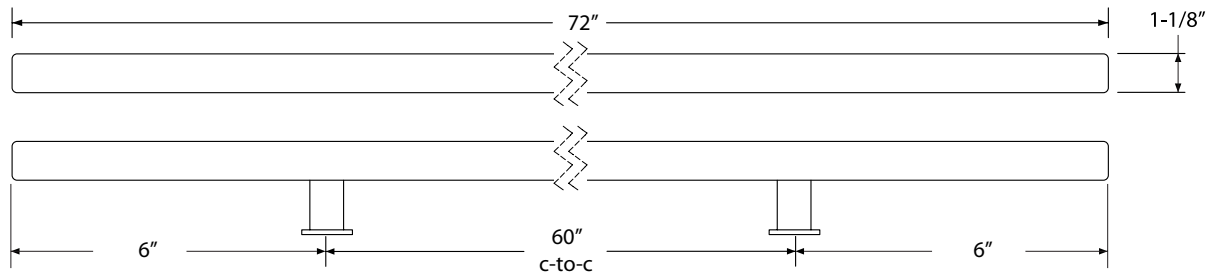

48" Square Door Pull
86187

72" Square Door Pull
86188

Standard Mounting

Thru-Bolt with
Decorative Caps

Optional Mounting

Concealed Surface
CS

Back to Back
BTB

Fits Door Thickness: 1-3/4" to 2-1/4". Specify if thicker.