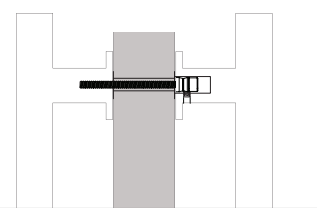

48" Square Door Pull
86187

72" Square Door Pull
86188

Standard Mounting

Thru-Bolt with
Decorative Caps

Optional Mounting

Concealed Surface
CS

Back to Back
BTB

Fits Door Thickness: 1-3/4" to 2-1/4". Specify if thicker.