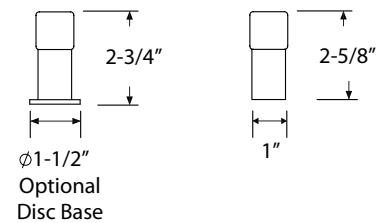

48" Square Door Pull
86187

72" Square Door Pull
86188

Standard Mounting

Thru-Bolt with
Decorative Caps

Optional Mounting

Concealed Surface
CS

Back to Back
BTB

Fits Door Thickness: 1-3/4" to 2-1/4". Specify if thicker.