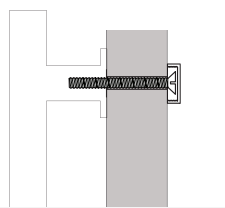

48" Square Door Pull
86187

72" Square Door Pull
86188

Standard Mounting

Thru-Bolt with
Decorative Caps

Optional Mounting

Concealed Surface
CS

Back to Back
BTB

Fits Door Thickness: 1-3/4" to 2-1/4". Specify if thicker.