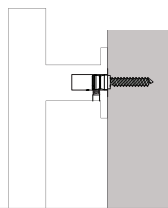

48" Square Door Pull
86187

72" Square Door Pull
86188

Standard Mounting

Thru-Bolt with
Decorative Caps

Optional Mounting

Concealed Surface
CS

Back to Back
BTB

Fits Door Thickness: 1-3/4" to 2-1/4". Specify if thicker.