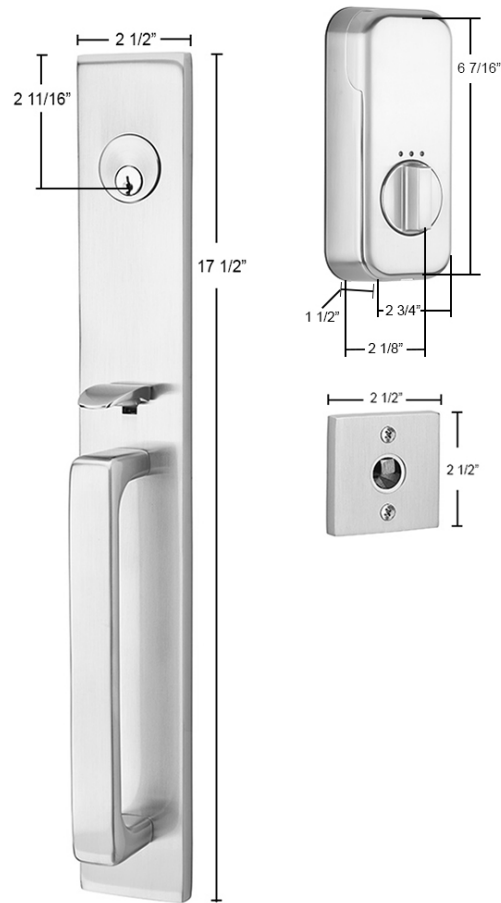

EMPowered™

EMPowered™ Product Features:

- Standard door prep 2 1/8" bore.
- Fits standard door thickness of 1 1/2" to 2 1/4".
- Complete set includes both 2 3/8" and 2 3/4" latches, strike plates and 4 AA batteries.
- EMPowered Deadbolt only available with square corner latch face plate.
- Tapered Deadbolt
- Emtek's standard mechanical and finish warranties along with a 1 year warranty on electronic components.

BACKLIT KEYPAD - Keypad wakes with a touch and includes numbers that won't wear off.

OPTIONAL SETTINGS - Customized auto re-lock, privacy mode and tamper alarms with the lock settings.

MOTORIZED DEADBOLT - Quiet motor with tapered deadbolt to accommodate misaligned doors.

SIMPLE INSTALLATION - Replaces existing deadbolt with just a screwdriver.

WEATHER PROTECTED - Rubber gasket increases protection against outdoor environments.

MANAGE CODES - Create up to 25 user PIN codes to share with friends and family. Unlimited codes with Yale Access App.

EMPowered™ SMART Lock Features:

CONTROL FROM ANYWHERE - Includes the Yale Connect Wi-Fi Bridge so you can lock and unlock from anywhere using your Yale Access app.

SHARE ACCESS - Grant access to your home for the people you trust. Give permanent/temporary access or set a unique access schedule.