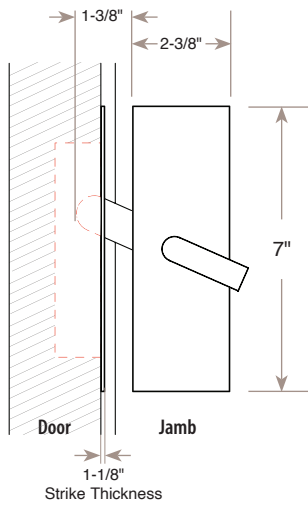

## BARN DOOR PRIVACY LOCKS

### Mounts to interior side of the door & jamb

- Handing NOT Required
- 1 3/8" Minimum for Door Thickness
- Solid Brass Material
- An emergency release tool included to unlock the door from the outside