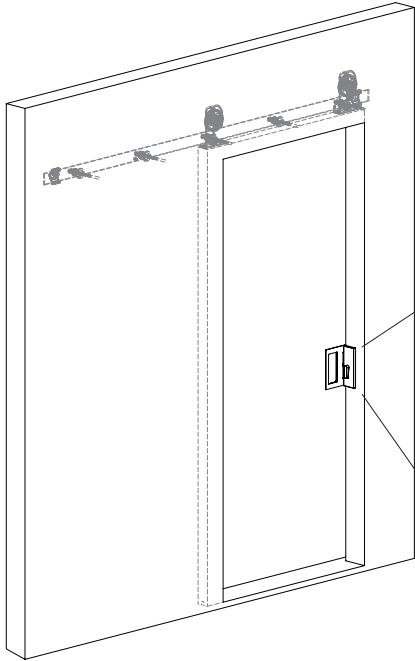

## BARN DOOR PRIVACY LOCKS

### Mounts to interior side of the door & jamb

- Handing NOT Required
- 1 3/8" Minimum for Door Thickness
- Solid Brass Material
- An emergency release tool included to unlock the door from the outside