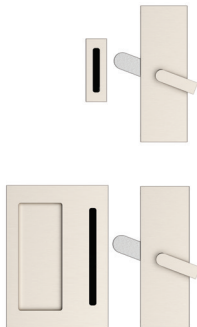

## BARN DOOR PRIVACY LOCKS

### Mounts to interior side of the door & jamb

- Handing NOT Required
- 1 3/8" Minimum for Door Thickness
- Solid Brass Material
- An emergency release tool included to unlock the door from the outside

PRIVACY LOCKS	Product Code	Finish
Modern Rectangular Barn Door Privacy Lock with Strike	222201	Satin Brass (US4) Oil Rubbed Bronze (US10B) Polished Nickel (US14) Satin Nickel (US15)
Modern Rectangular Barn Door Privacy Lock and Flush Pull with Integrated Strike	222202	Flat Black (US19) Polished Chrome (US26) <b>Unlacquered Brass (US3NL)*</b>