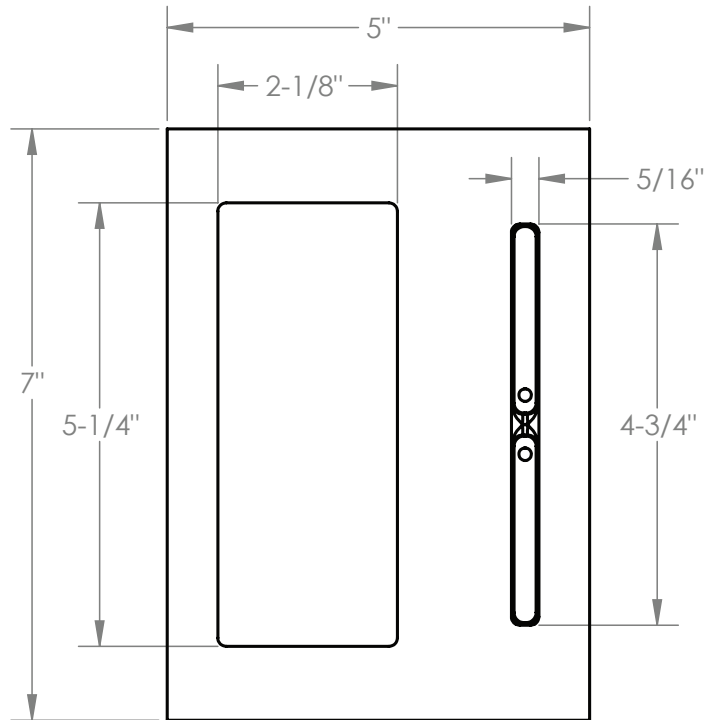

MODERN RECTANGULAR BARN DOOR PRIVACY LOCKS - FLUSH PULL WITH INTEGRATED STRIKE

side view

back view

top view

*Note: For general info only. Not drawn to scale. Do not use as a drilling template.

MODERN RECTANGULAR BARN DOOR PRIVACY LOCKS - SURFACE MOUNT BOLT COVER

*Note: For general info only. Not drawn to scale. Do not use as a drilling template.

MODERN RECTANGULAR BARN DOOR PRIVACY LOCKS - SURFACE MOUNT BOLT BASE

*Note: For general info only. Not drawn to scale. Do not use as a drilling template.

MODERN RECTANGULAR BARN DOOR PRIVACY LOCKS - SURFACE MOUNT BOLT BRACKET

*Note: For general info only. Not drawn to scale. Do not use as a drilling template.