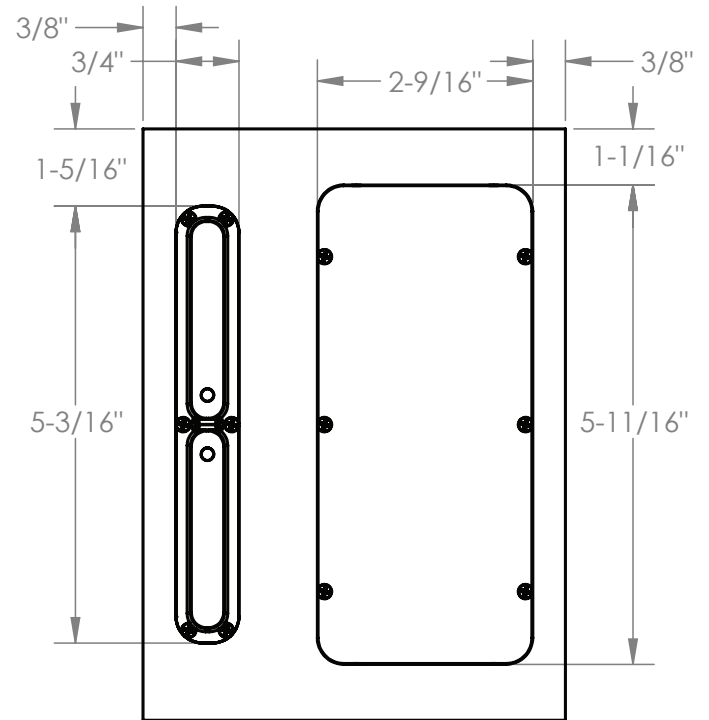

MODERN RECTANGULAR BARN DOOR PRIVACY LOCKS - FLUSH PULL WITH INTEGRATED STRIKE

side view

back view

top view

*Note: For general info only. Not drawn to scale. Do not use as a drilling template.

MODERN RECTANGULAR BARN DOOR PRIVACY LOCKS - SURFACE MOUNT BOLT COVER

*Note: For general info only. Not drawn to scale. Do not use as a drilling template.

MODERN RECTANGULAR BARN DOOR PRIVACY LOCKS - SURFACE MOUNT BOLT BASE

*Note: For general info only. Not drawn to scale. Do not use as a drilling template.

MODERN RECTANGULAR BARN DOOR PRIVACY LOCKS - SURFACE MOUNT BOLT BRACKET

*Note: For general info only. Not drawn to scale. Do not use as a drilling template.