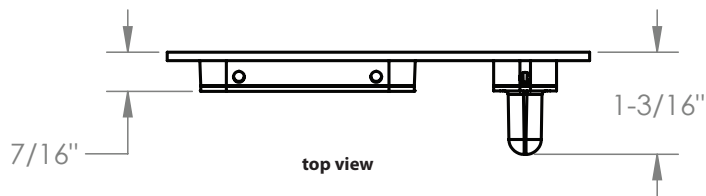

MODERN RECTANGULAR BARN DOOR PRIVACY LOCKS - FLUSH PULL WITH INTEGRATED STRIKE

side view

back view

top view

*Note: For general info only. Not drawn to scale. Do not use as a drilling template.

MODERN RECTANGULAR BARN DOOR PRIVACY LOCKS - SURFACE MOUNT BOLT COVER

*Note: For general info only. Not drawn to scale. Do not use as a drilling template.

MODERN RECTANGULAR BARN DOOR PRIVACY LOCKS - SURFACE MOUNT BOLT BASE

*Note: For general info only. Not drawn to scale. Do not use as a drilling template.

MODERN RECTANGULAR BARN DOOR PRIVACY LOCKS - SURFACE MOUNT BOLT BRACKET

*Note: For general info only. Not drawn to scale. Do not use as a drilling template.