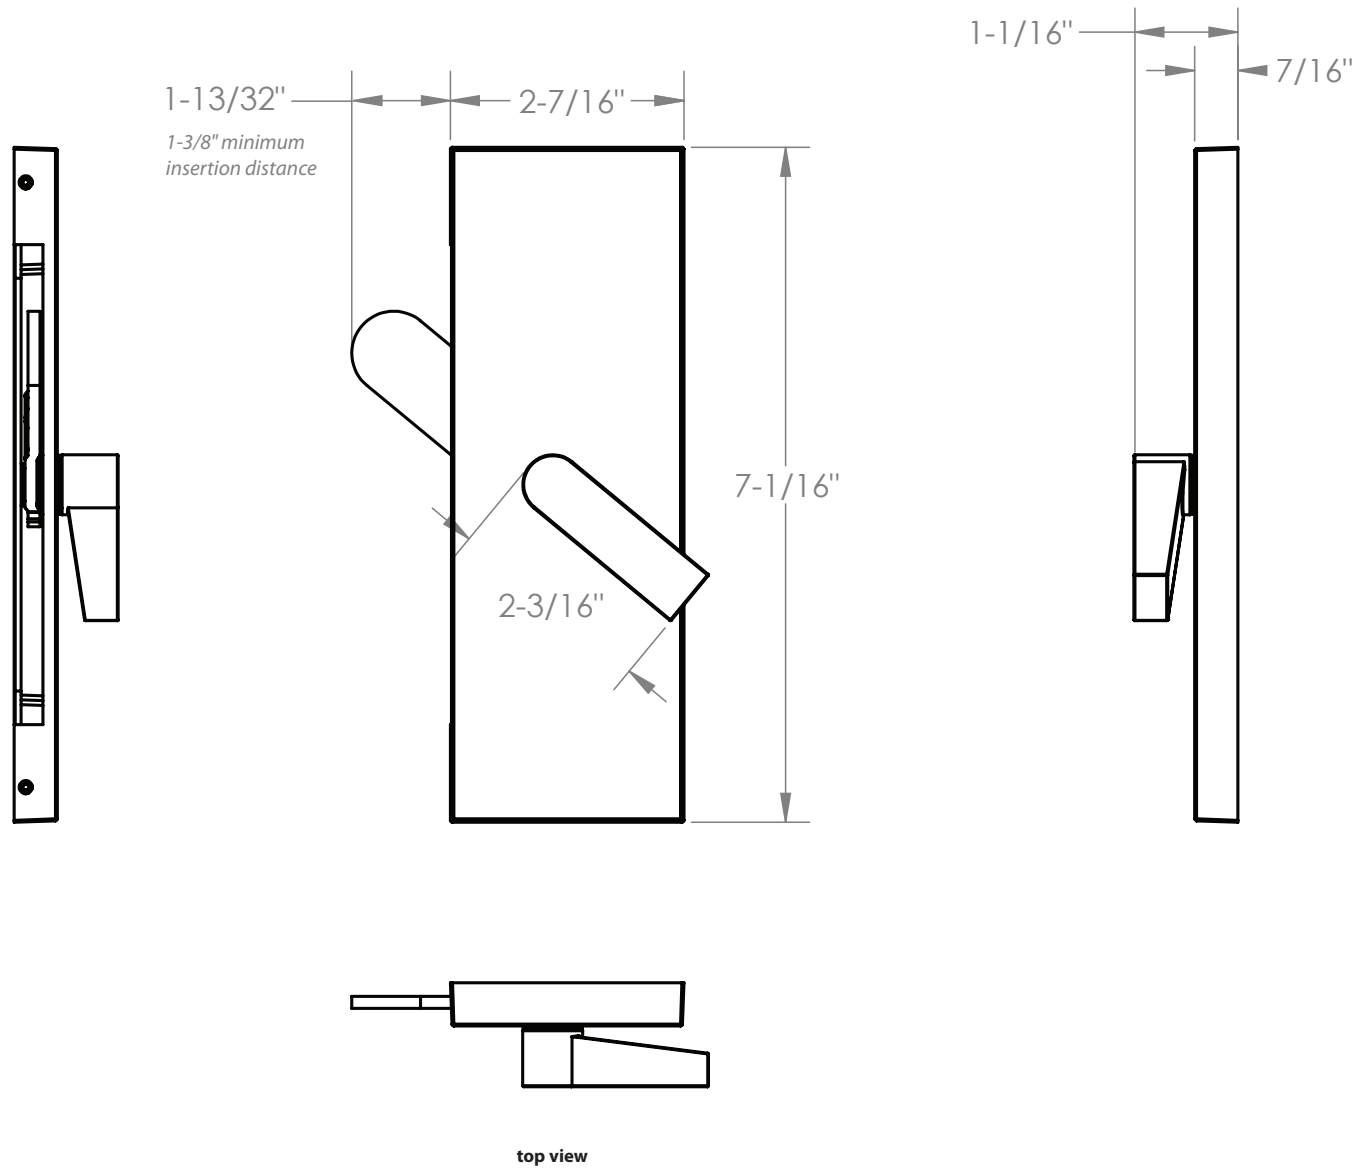

MODERN RECTANGULAR BARN DOOR PRIVACY LOCKS - FLUSH PULL WITH INTEGRATED STRIKE

side view

back view

top view

*Note: For general info only. Not drawn to scale. Do not use as a drilling template.

MODERN RECTANGULAR BARN DOOR PRIVACY LOCKS - SURFACE MOUNT BOLT COVER

*Note: For general info only. Not drawn to scale. Do not use as a drilling template.

MODERN RECTANGULAR BARN DOOR PRIVACY LOCKS - SURFACE MOUNT BOLT BASE

*Note: For general info only. Not drawn to scale. Do not use as a drilling template.

MODERN RECTANGULAR BARN DOOR PRIVACY LOCKS - SURFACE MOUNT BOLT BRACKET

*Note: For general info only. Not drawn to scale. Do not use as a drilling template.