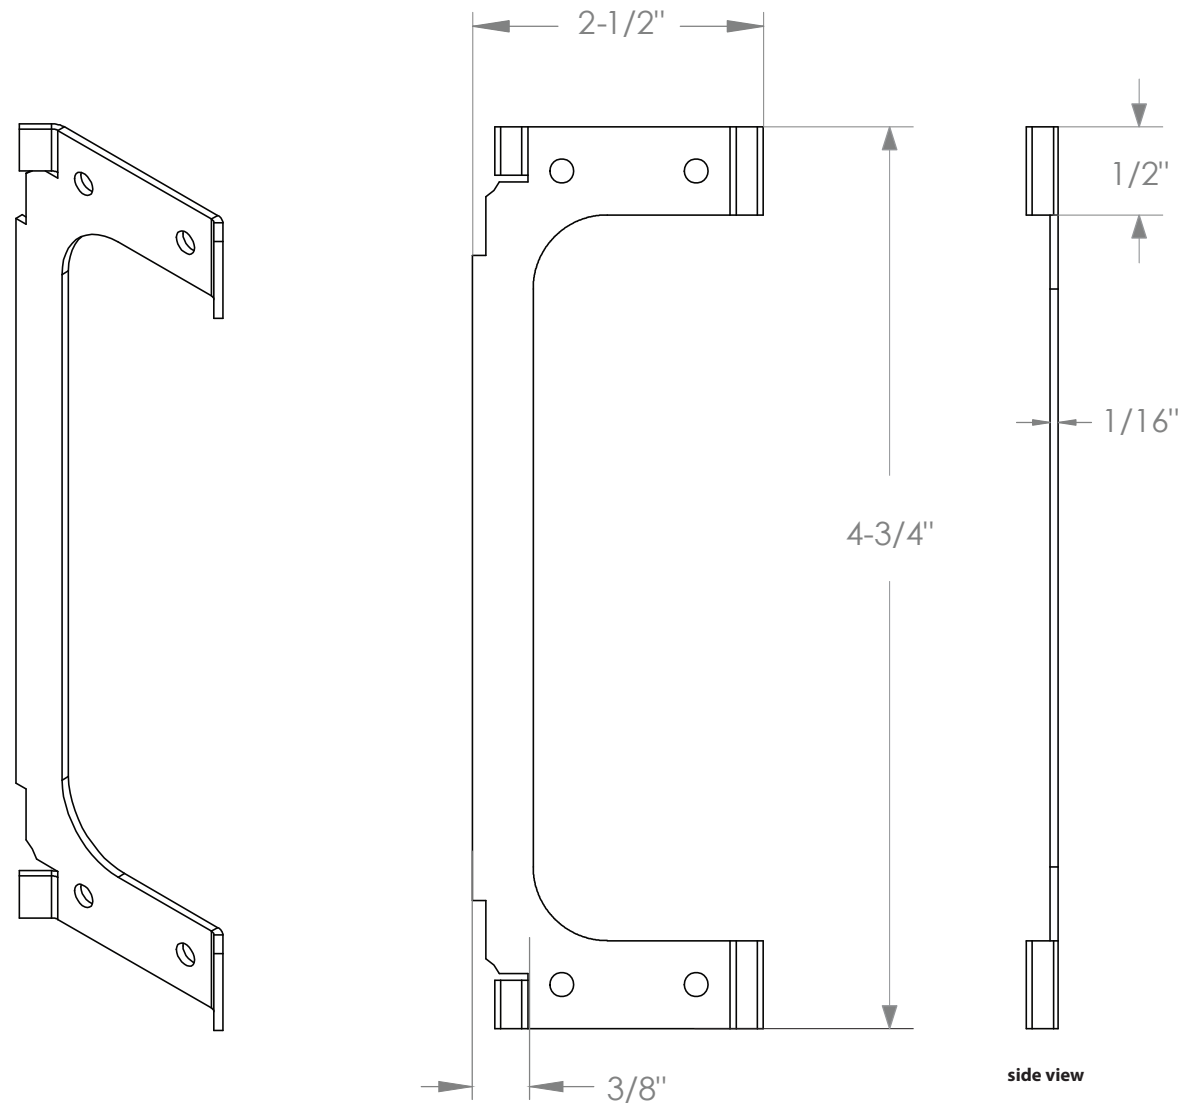

MODERN RECTANGULAR BARN DOOR PRIVACY LOCKS - FLUSH PULL WITH INTEGRATED STRIKE

side view

back view

top view

*Note: For general info only. Not drawn to scale. Do not use as a drilling template.

MODERN RECTANGULAR BARN DOOR PRIVACY LOCKS - SURFACE MOUNT BOLT COVER

*Note: For general info only. Not drawn to scale. Do not use as a drilling template.

MODERN RECTANGULAR BARN DOOR PRIVACY LOCKS - SURFACE MOUNT BOLT BASE

*Note: For general info only. Not drawn to scale. Do not use as a drilling template.

MODERN RECTANGULAR BARN DOOR PRIVACY LOCKS - SURFACE MOUNT BOLT BRACKET

*Note: For general info only. Not drawn to scale. Do not use as a drilling template.