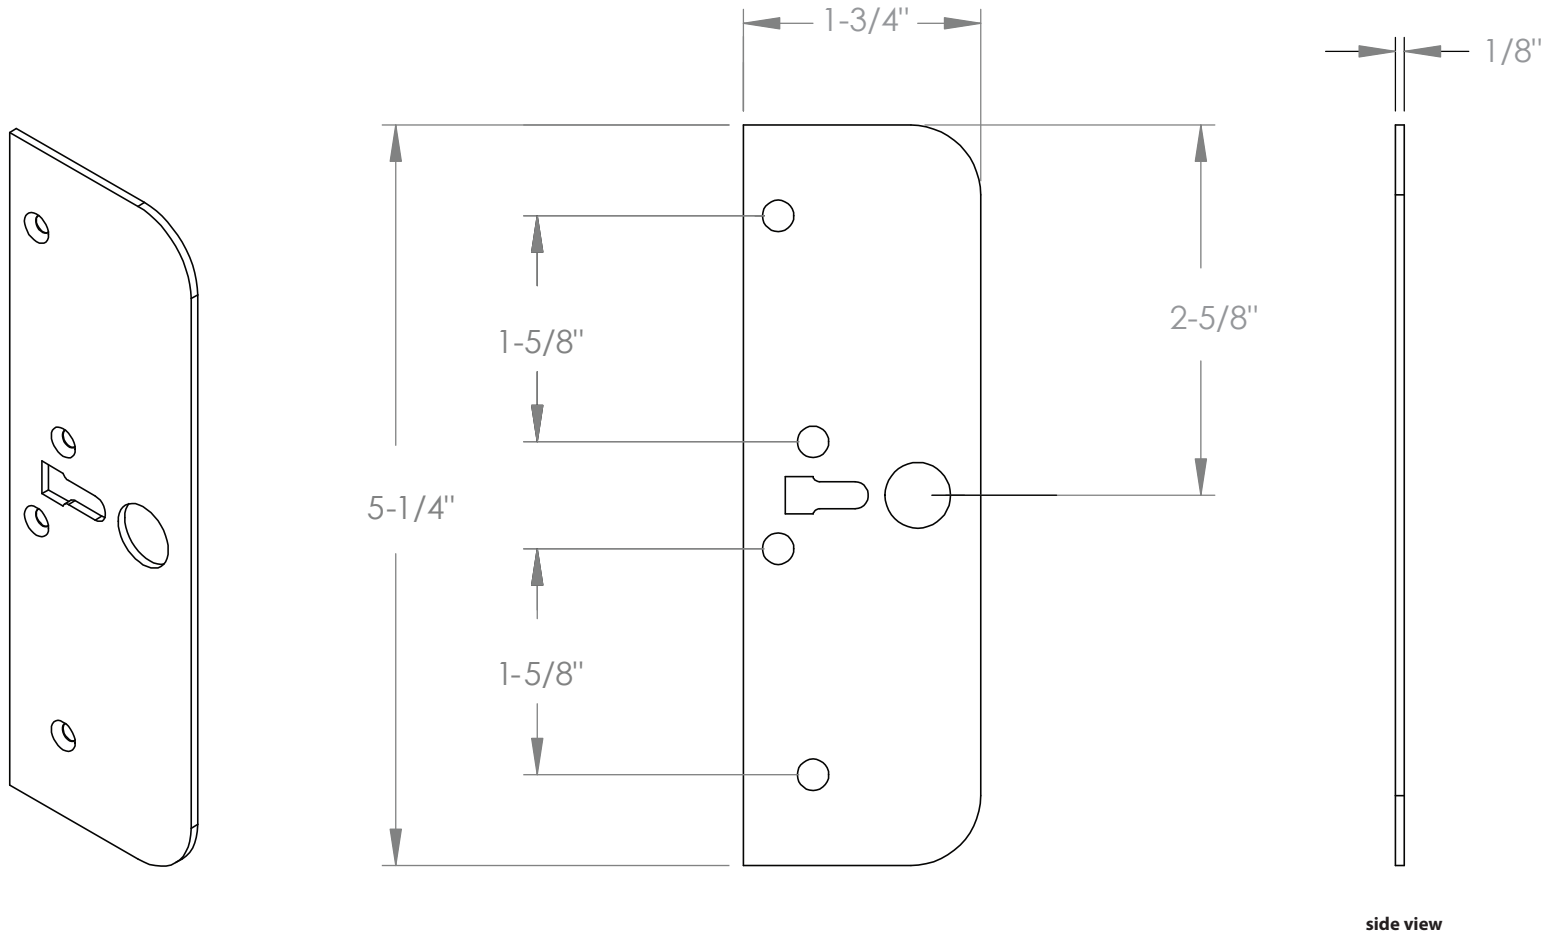

MODERN RECTANGULAR BARN DOOR PRIVACY LOCKS - FLUSH PULL WITH INTEGRATED STRIKE

side view

back view

top view

*Note: For general info only. Not drawn to scale. Do not use as a drilling template.

MODERN RECTANGULAR BARN DOOR PRIVACY LOCKS - SURFACE MOUNT BOLT COVER

*Note: For general info only. Not drawn to scale. Do not use as a drilling template.

MODERN RECTANGULAR BARN DOOR PRIVACY LOCKS - SURFACE MOUNT BOLT BASE

*Note: For general info only. Not drawn to scale. Do not use as a drilling template.

MODERN RECTANGULAR BARN DOOR PRIVACY LOCKS - SURFACE MOUNT BOLT BRACKET

*Note: For general info only. Not drawn to scale. Do not use as a drilling template.