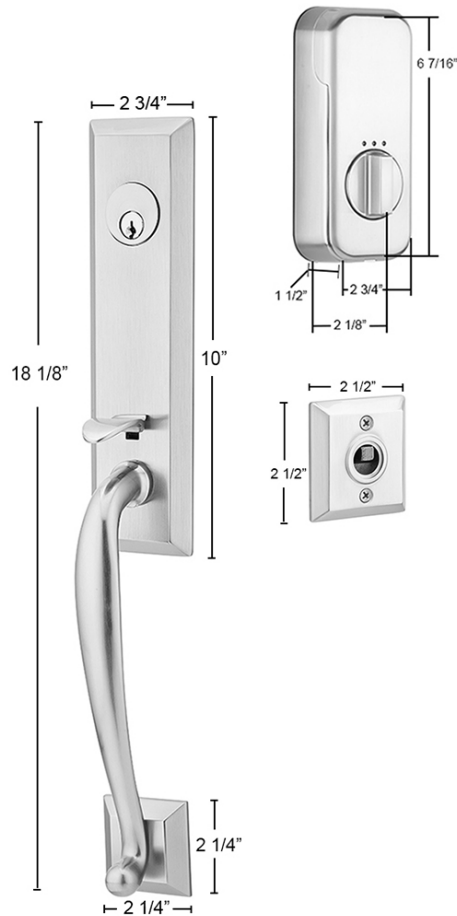

EMPowered™

EMPowered™ Product Features:

- Standard door prep 2¹/₈" bore.
- Fits standard door thickness of 1¹/₂" to 2¹/₄".
- Complete set includes both 2³/₈" and 2³/₄" latches, strike plates and 4 AA batteries.
- EMPowered Deadbolt only available with square corner latch face plate.
- Tapered Deadbolt
- Emtek's standard mechanical and finish warranties along with a 1 year warranty on electronic components.

BACKLIT KEYPAD - Keypad wakes with a touch and includes numbers that won't wear off.

OPTIONAL SETTINGS - Customized auto re-lock, privacy mode and tamper alarms with the lock settings.

MOTORIZED DEADBOLT - Quiet motor with tapered deadbolt to accommodate misaligned doors.

SIMPLE INSTALLATION - Replaces existing deadbolt with just a screwdriver.

WEATHER PROTECTED - Rubber gasket increases protection against outdoor environments.

MANAGE CODES - Create up to 25 user PIN codes to share with friends and family. Unlimited codes with Yale Access App.