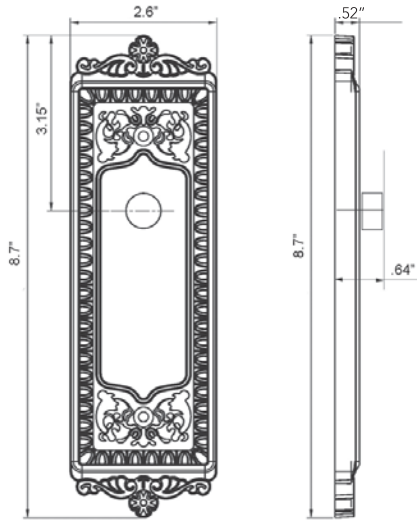

## Egg & Dart Long Plate

- > Collection: Nostalgic
- > Design code: EAD
- > Material: Forged Brass
- > Functions: Passage, Privacy, Dummy, Interior Mortise

Egg & Dart Long Plate shown in Antique Pewter