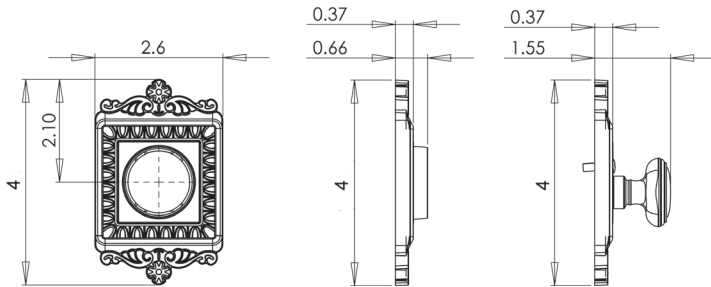

### Egg & Dart Deadbolt

- > Collection: Nostalgic
- > Design code: EAD
- > Material: Solid Forged Brass
- > Functions: Single Cylinder, Double Cylinder

Egg & Dart Deadbolts shown in Antique Brass