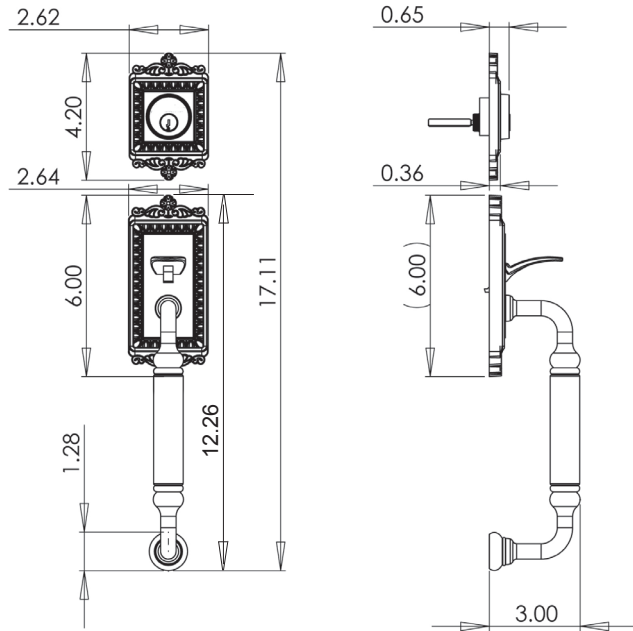

TECHNICAL SPECIFICATIONS

Egg & Dart Handleset – C Grip

- > Collection: Nostalgic
- > Design code: EADCGR
- > Material: Solid Forged Brass
- > Functions: Single Cylinder

Minimum bore distance is recommended at 5"