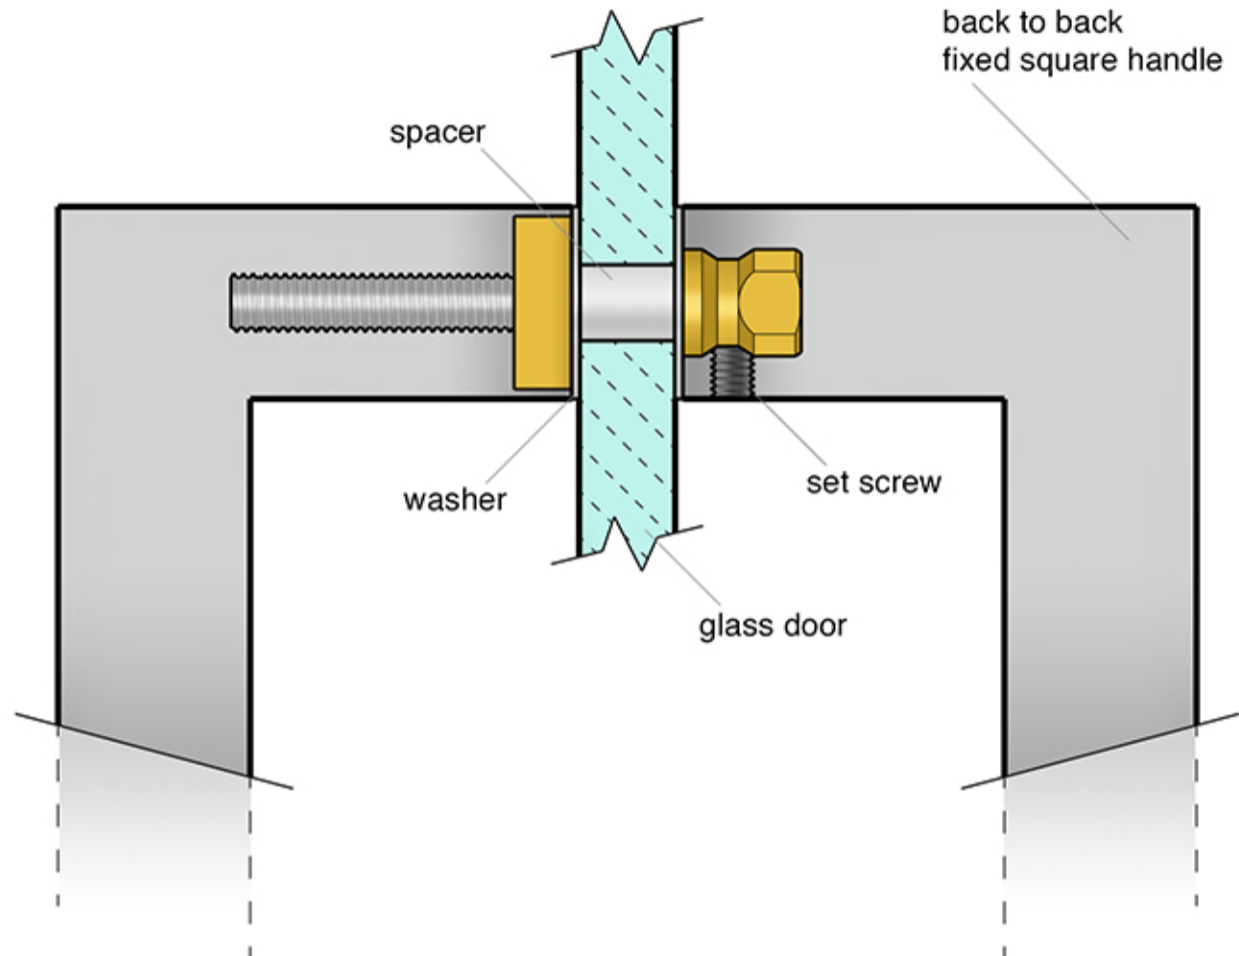

# CONTEMPORARY STAINLESS STEEL PULLS

Parts diagram for Glass / Timber or Metal Doors

## SSPBB1210 / SSPBB1810 / SSPBB2410

GLASS DOORS

## SSPBB1210 / SSPBB1810 / SSPBB2410

TIMBER & METAL DOORS