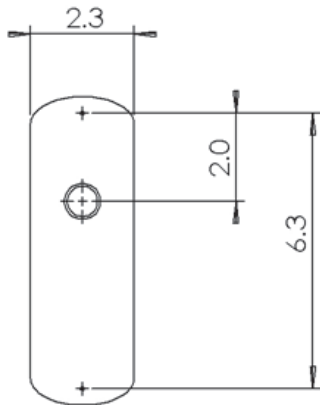

Deco Long Plate

Front View

Side View

- > Collection: Nostalgic
- > Design code: DEC
- > Material: Forged Brass
- > Functions: Passage, Privacy, Dummy, Interior Mortise
- > With or without keyhole

Deco Long Plate shown in Polished Brass