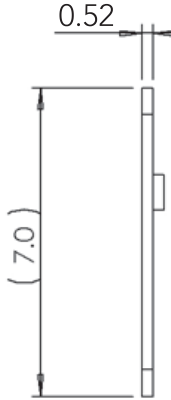

Deco Long Plate

Front View

Side View

- > Collection: Nostalgic
- > Design code: DEC
- > Material: Forged Brass
- > Functions: Passage, Privacy, Dummy, Interior Mortise
- > With or without keyhole

Deco Long Plate shown in Polished Brass