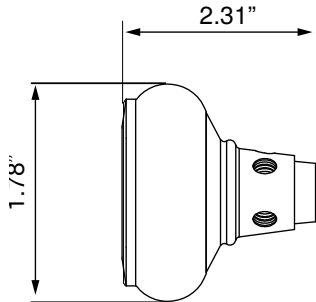

## Deco Knob

Side View

Front View

- > Collection: Nostalgic
- > Design code: DEC
- > Material: Forged Brass
- > Functions: Knob pair with 3/8" – 20 spindle

Deco Knob shown in Bright Chrome