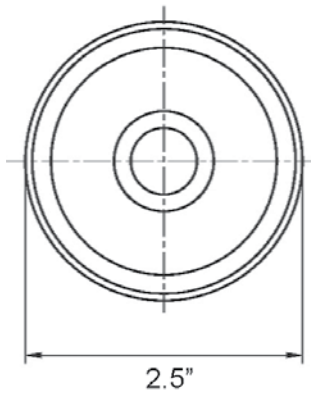

## Classic Rosette

Front View

Side View

- > Collection: Nostalgic
- > Design code: CLA
- > Material: Forged Brass
- > Functions: Passage, Privacy, Dummy, Interior Mortise

Classic Rosette shown in Antique Brass