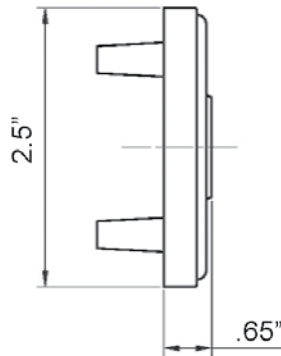

## Classic Rosette

Front View

Side View

- > Collection: Nostalgic
- > Design code: CLA
- > Material: Forged Brass
- > Functions: Passage, Privacy, Dummy, Interior Mortise

Classic Rosette shown in Antique Brass