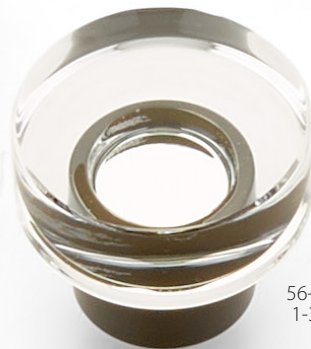

CITY LIGHTS
New Crystal Knobs

59-PN
1-3/8"

54-PRG
1-3/4"

55-SB
1-1/8"

53-10B
1-3/4"

52-SB
1-3/4"

60-26
1-3/4"

61-15
1-1/4"

57-PRG
1-1/4"

56-10B
1-3/8"

See Reverse Side for Details

10B-Oil Rubbed Bronze • 15-Satin Nickel • 26-Polished Chrome
PN-Polished Nickel • PRG-Polished Rose Gold • SB-Satin Brass

CITY LIGHTS

New Crystal Knobs