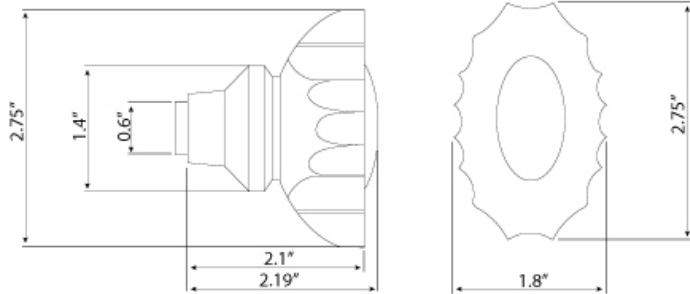

Chateau Knob

- > Collection: Nostalgic
- > Design code: CHA
- > Material: Forged Brass/Crystal
- > Functions: Knob pair with 3/8" – 20 spindle

Chateau Knob shown in Satin Nickel