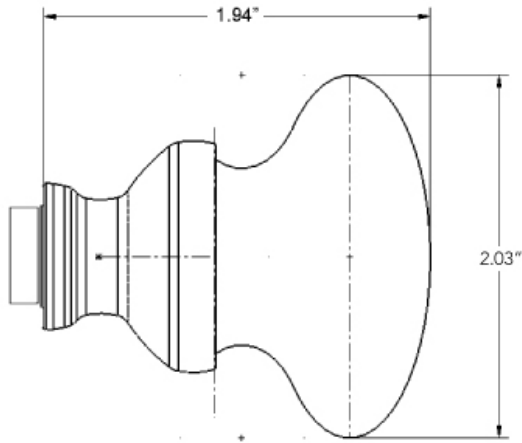

Black Porcelain Knob

- > Collection: Nostalgic
- > Design code: BLK
- > Material: Forged Brass, Porcelain
- > Functions: Knob pair with 3/8" – 20 spindle

Black Porcelain Knob shown in Bright Chrome