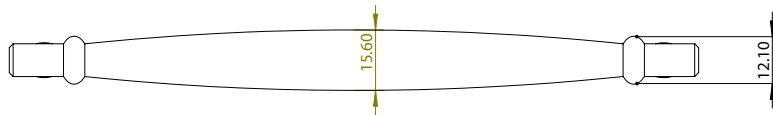

140 grams

PART NO. <b>4216-10TB-P</b>	MATERIAL <b>ZINC</b>	DATE <b>2-2024</b>	
COLLECTION <b>DIERDRA</b>	DESCRIPTION <b>DIERDRA 160MM CC TOASTED BRONZE PULL</b>	<small>PROPRIETARY AND CONFIDENTIAL</small> <b>THE INFORMATION CONTAINED IN THIS DRAWING IS THE SOLE PROPERTY OF BERENSON CORP. ANY REPRODUCTION IN PART OR AS A WHOLE WITHOUT THE WRITTEN PERMISSION OF BERENSON CORP IS PROHIBITED.</b>	
UNIT OF MEASURE <b>MILLIMETERS</b>			