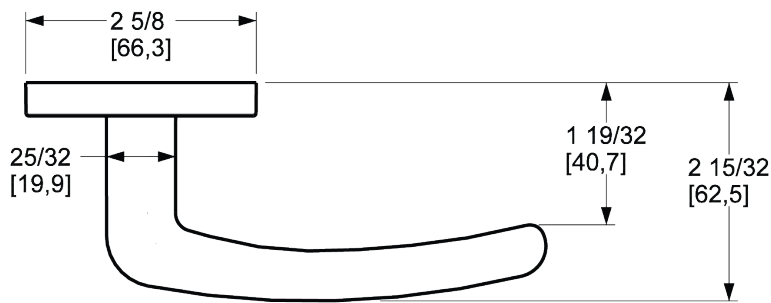

BALDWIN®

ESTATE™

5165 LEVER W/ 5046 ROSE

5165 LEVER W/ 5046 ROSE

PRE CONFIGURED SET

SPECIFICATIONS

- Solid Forged Brass Trim
- Concealed Fasteners
- 28-degree Solid Brass Latch
- 2.125" Bore x 2.375" Backset with Full Lip Strike
- 1.375"-1.75" thick doors
- PASS, PRIV, FD, HD
- UL Kit Available

DIMENSIONS

AVAILABLE FINISHES

TIER 1

102
Oil Rubbed
Bronze

150
Satin
Nickel

190
Satin
Black

260
Polished
Chrome

TIER 2