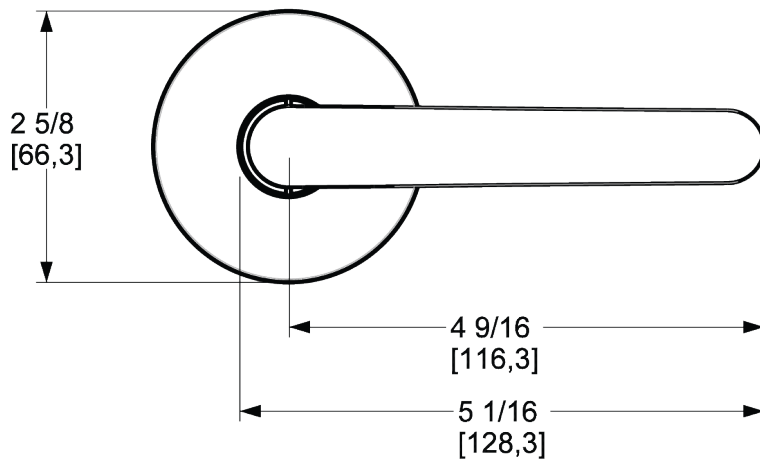

BALDWIN®

ESTATE™

5165 LEVER W/ 5046 ROSE

5165 LEVER W/ 5046 ROSE

PRE CONFIGURED SET

SPECIFICATIONS

- Solid Forged Brass Trim
- Concealed Fasteners
- 28-degree Solid Brass Latch
- 2.125" Bore x 2.375" Backset with Full Lip Strike
- 1.375"-1.75" thick doors
- PASS, PRIV, FD, HD
- UL Kit Available

DIMENSIONS

AVAILABLE FINISHES

TIER 1

102
Oil Rubbed
Bronze

150
Satin
Nickel

190
Satin
Black

260
Polished
Chrome

TIER 2