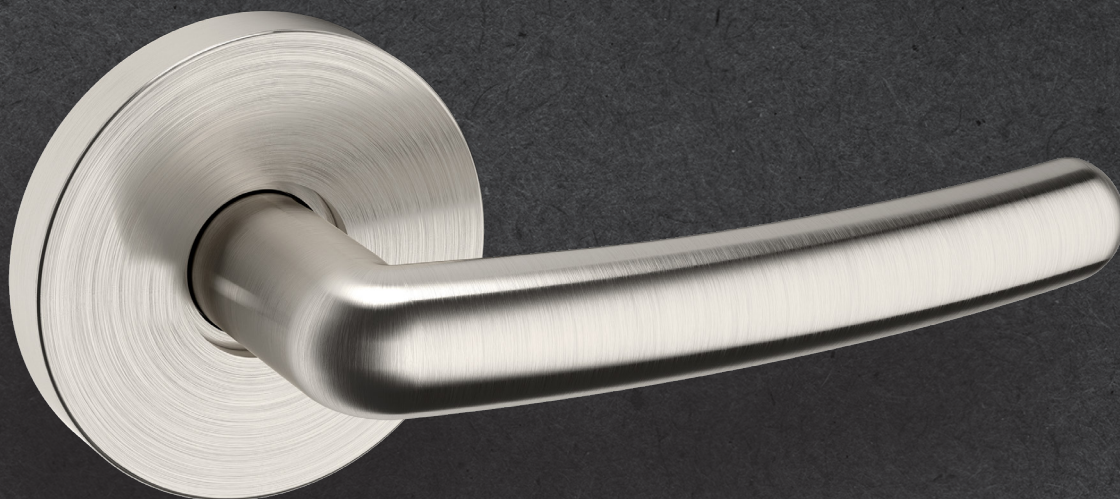

BALDWIN®

ESTATE™

5165 LEVER W/ 5046 ROSE

5165 LEVER W/ 5046 ROSE

PRE CONFIGURED SET

SPECIFICATIONS

- Solid Forged Brass Trim
- Concealed Fasteners
- 28-degree Solid Brass Latch
- 2.125" Bore x 2.375" Backset with Full Lip Strike
- 1.375"-1.75" thick doors
- PASS, PRIV, FD, HD
- UL Kit Available

DIMENSIONS

AVAILABLE FINISHES

TIER 1

102
Oil Rubbed
Bronze

150
Satin
Nickel

190
Satin
Black

260
Polished
Chrome

TIER 2

044
Lifetime
(PVD)
Satin
Brass

055
Lifetime
(PVD)
Polished
Nickel

056
Lifetime
(PVD)
Satin
Nickel