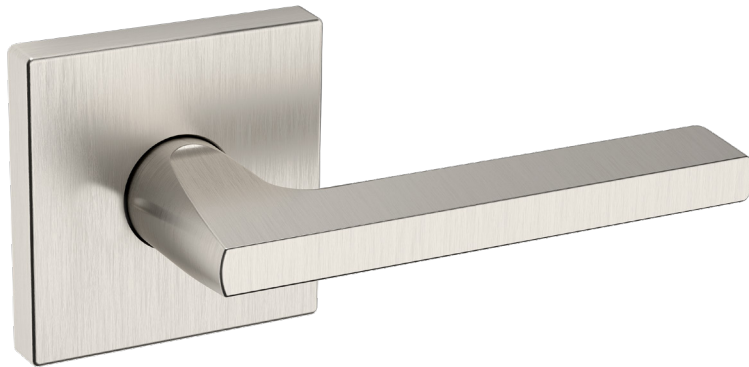

BALDWIN®

ESTATE™

5162 LEVER W/ R017 ROSE

5162 LEVER W/ R017 ROSE

PRE CONFIGURED SET

DIMENSIONS

SPECIFICATIONS

- Solid Forged Brass Trim
- Concealed Fasteners
- 28-degree Solid Brass Latch
- 2.125" Bore x 2.375" Backset with Full Lip Strike
- 1.375"-1.75" thick doors
- PASS, PRIV, FD, HD
- UL Kit Available

AVAILABLE FINISHES

TIER 1

102
Oil Rubbed
Bronze

150
Satin
Nickel

190
Satin
Black

260
Polished
Chrome

TIER 2

044
Lifetime
(PVD)
Satin
Brass

055
Lifetime
(PVD)
Polished
Nickel

056
Lifetime
(PVD)
Satin
Nickel