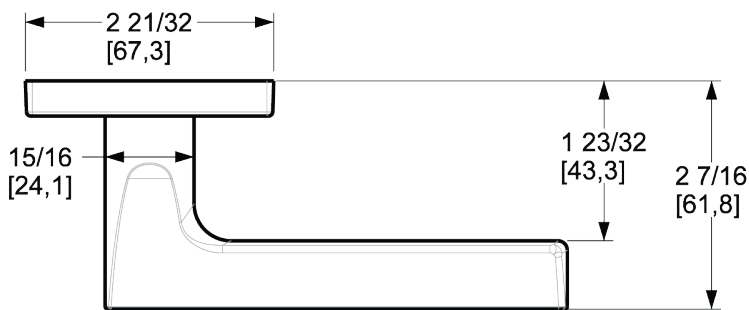

BALDWIN®

ESTATE™

5162 LEVER W/ R017 ROSE

5162 LEVER W/ R017 ROSE

PRE CONFIGURED SET

DIMENSIONS

SPECIFICATIONS

- Solid Forged Brass Trim
- Concealed Fasteners
- 28-degree Solid Brass Latch
- 2.125" Bore x 2.375" Backset with Full Lip Strike
- 1.375"-1.75" thick doors
- PASS, PRIV, FD, HD
- UL Kit Available