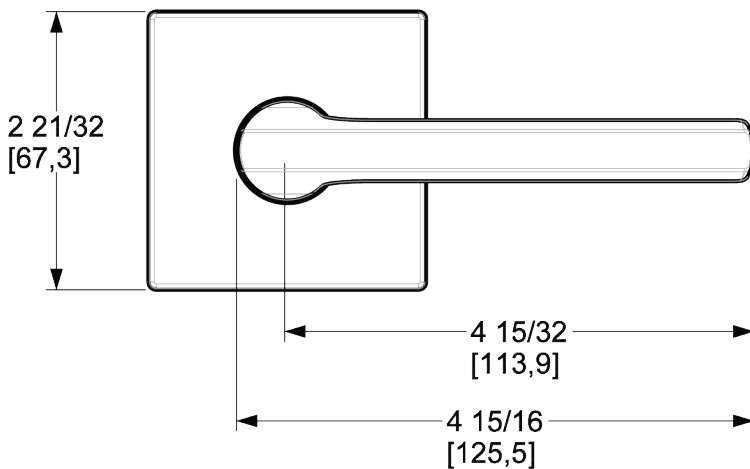

BALDWIN®

ESTATE™

5162 LEVER W/ R017 ROSE

5162 LEVER W/ R017 ROSE

PRE CONFIGURED SET

DIMENSIONS

SPECIFICATIONS

- Solid Forged Brass Trim
- Concealed Fasteners
- 28-degree Solid Brass Latch
- 2.125" Bore x 2.375" Backset with Full Lip Strike
- 1.375"-1.75" thick doors
- PASS, PRIV, FD, HD
- UL Kit Available