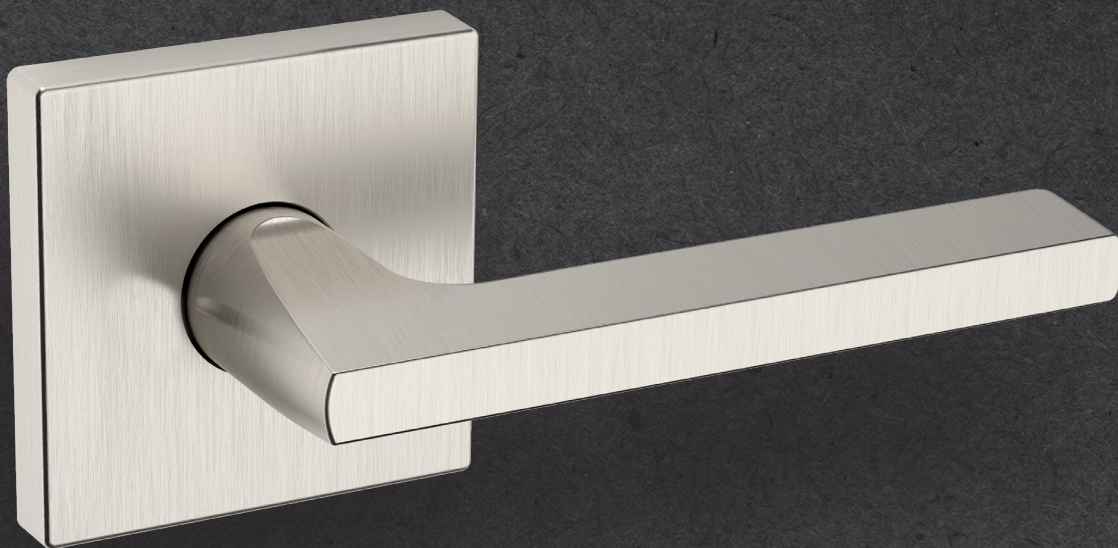

BALDWIN®

ESTATE™

5162 LEVER W/ R017 ROSE

5162 LEVER W/ R017 ROSE

PRE CONFIGURED SET

DIMENSIONS

SPECIFICATIONS

- Solid Forged Brass Trim
- Concealed Fasteners
- 28-degree Solid Brass Latch
- 2.125" Bore x 2.375" Backset with Full Lip Strike
- 1.375"-1.75" thick doors
- PASS, PRIV, FD, HD
- UL Kit Available

AVAILABLE FINISHES

TIER 1

102
Oil Rubbed
Bronze

150
Satin
Nickel

190
Satin
Black

260
Polished
Chrome

TIER 2

044
Lifetime
(PVD)
Satin
Brass

055
Lifetime
(PVD)
Polished
Nickel

056
Lifetime
(PVD)
Satin
Nickel