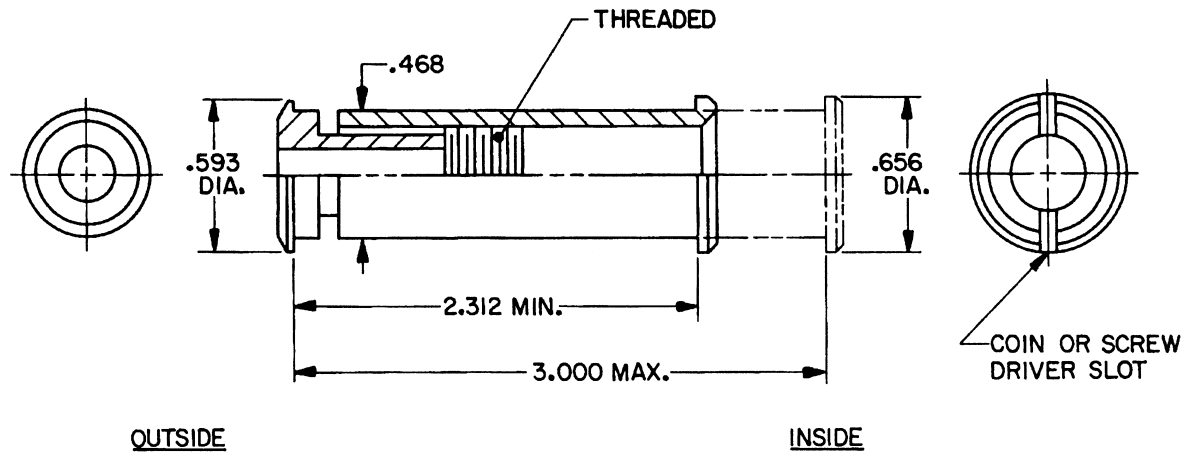

DOOR DETAIL

OBSERV-O-SCOPE DETAIL

NOTE:

1.) THIS O156 SCOPE USES A STANDARD QUALITY LENS.

EFFECTIVE: 9-1-86 R.A.A.

| | |
|---|-----------------------------|
| B. BALDWIN | |
| O156 OBSERV-O-SCOPE | |
| TEMPLATE NO. VARIATIONS A070 , A074 , A075 | TEMPLATE NO. A071 |