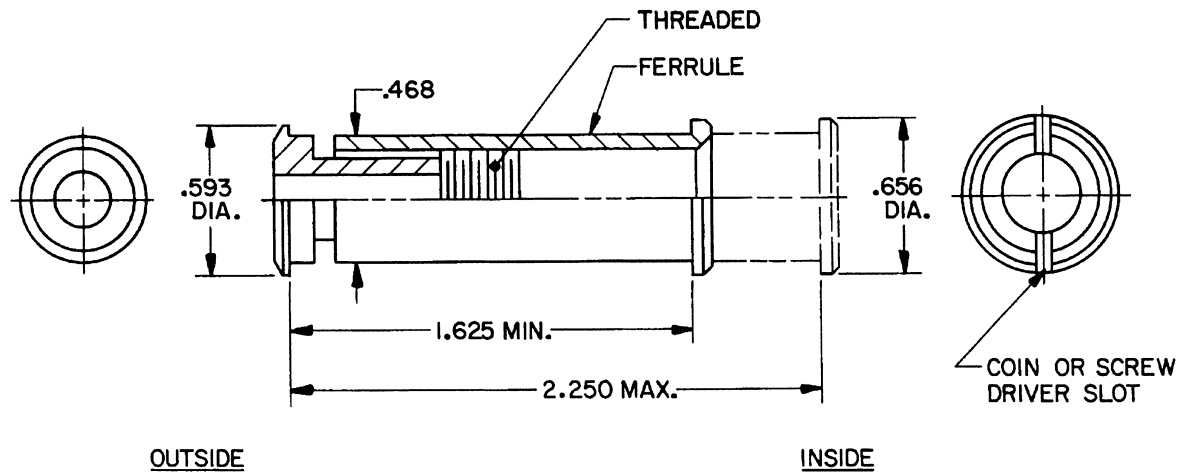

DOOR DETAIL

OBSERV-O-SCOPE DETAIL

NOTE:

- 1.) O151 AND O155 SCOPES USE A STANDARD QUALITY LENS AND THE FERRULE CAN BE CUT DOWN TO FIT A 1.187" THICK DOOR MINIMUM.
- 2.) O158 SCOPE USES A QUALITY FIRE RATED LENS, DESIGNED FOR FIRE LABELED DOORS AND CAN BE CUT DOWN TO FIT A 1.187" THICK DOOR MINIMUM.

EFFECTIVE: 9-1-86 RAA:ag

B. BALDWIN	
O151, O155, O158 OBSERV-O-SCOPE	
TEMPLATE NO. VARIATIONS	TEMPLATE NO.
A071, A074, A075	A070

DO NOT SCALE DRAWING

©1986 by Baldwin Hardware Corporation