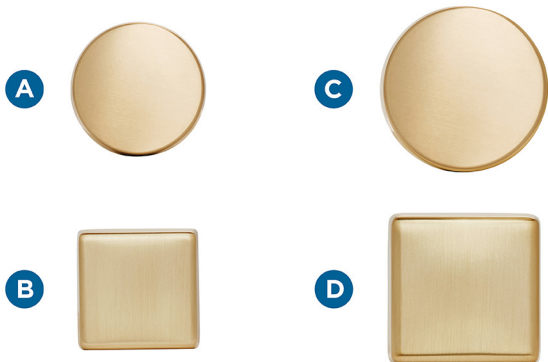

Amerock

Blackrock™

FINISH SHOWN: Champagne Bronze

Products sold separately.

Knobs

Pendant

Pulls

Center-to-Center (CTC)

Distance between screw holes

- A** BP55270CZ
1-5/16in (33mm) Diameter
- B** BP55271CZ
1-3/16in (30mm) Length
- C** BP55272CZ
1-5/8in (41mm) Diameter
- D** BP55273CZ
1-1/2in (38mm) Length
- E** BP55274CZ
1-13/16in (46mm) Length
- F** BP55275CZ
3in (76mm) CTC
- G** BP55276CZ
3-3/4in (96mm) CTC
- H** BP55277CZ
5-1/16in (128mm) CTC
- I** BP55278CZ
6-5/16in (160mm) CTC

Stay-Put Placement

Small spikes on the base help ensure knobs will not rotate from the **desired orientation**.

Coordinating Bath Accessories

BLACKROCK

- Towel Bars (shown)
- Towel Ring
- Tissue Roll Holder
- Robe Hook (shown)