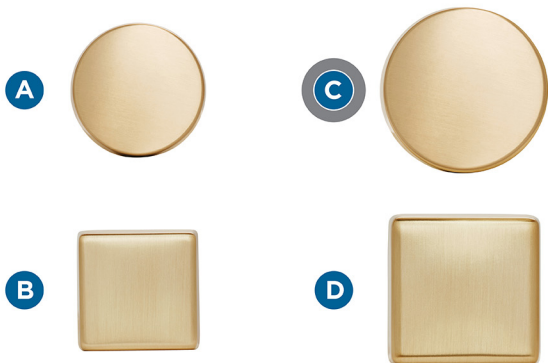

Amerock

Blackrock™

FINISH SHOWN: Champagne Bronze

Products sold separately.

Knobs

Pendant

Pulls

Center-to-Center (CTC)

Distance between screw holes

- A** BP55270CZ
1-5/16in (33mm) Diameter
- B** BP55271CZ
1-3/16in (30mm) Length
- C** BP55272CZ
1-5/8in (41mm) Diameter
- D** BP55273CZ
1-1/2in (38mm) Length
- E** BP55274CZ
1-13/16in (46mm) Length
- F** BP55275CZ
3in (76mm) CTC
- G** BP55276CZ
3-3/4in (96mm) CTC
- H** BP55277CZ
5-1/16in (128mm) CTC
- I** BP55278CZ
6-5/16in (160mm) CTC

Stay-Put Placement

Small spikes on the base help ensure knobs will not rotate from the **desired orientation**.

Coordinating Bath Accessories

BLACKROCK

- Towel Bars (shown)
- Towel Ring
- Tissue Roll Holder
- Robe Hook (shown)