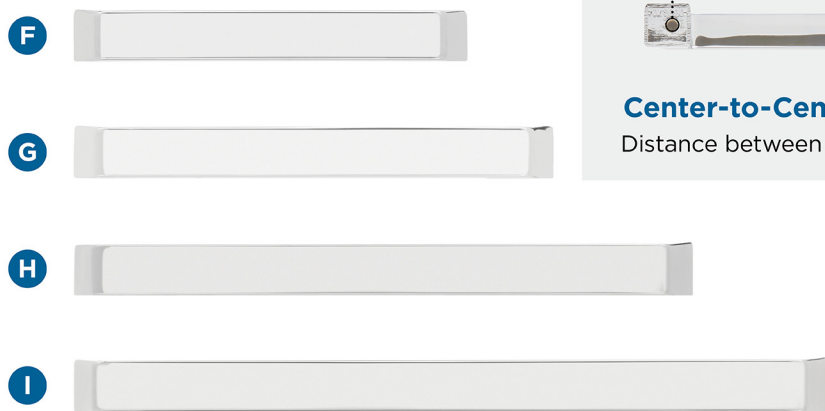

## Knobs

### Center-to-Center (CTC)

Distance between screw holes

- A** BP5527026  
1-5/16in (33mm) Diameter
- B** BP5527126  
1-3/16in (30mm) Length
- C** BP5527226  
1-5/8in (41mm) Diameter
- D** BP5527326  
1-1/2in (38mm) Length
- E** BP5527426  
1-13/16in (46mm) Length
- F** BP5527526  
3in (76mm) CTC
- G** BP5527626  
3-3/4in (96mm) CTC
- H** BP5527726  
5-1/16in (128mm) CTC
- I** BP5527826  
6-5/16in (160mm) CTC