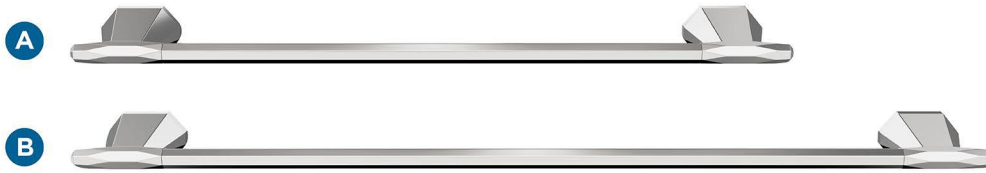

Amerock

St. Vincent

FINISH SHOWN: Chrome

Products sold separately.

Towel Bars

Tissue Roll Holder

Robe Hook

Double Duty:
Think Beyond
the Bath

- Master closets
- Entryways
- Laundry rooms

Towel Ring

A BH3604326
18in (457mm) CTC

B BH3604426
24in (610mm) CTC

C BH3604126
Single Post

D BH3604226
5-9/16in (141mm) Length

E BH3604026
Single

Coordinating Cabinet Hardware Pairing

F BP3664226
2-1/2in (64mm) Length

G BP3664626
3in (76mm) CTC

H BP3664326
3-3/4in (96mm) CTC

Center-to-Center (CTC)

Distance between posts
or screw holes.

Coordinating Cabinet Hardware: Just a Sampling

Knob

Pulls