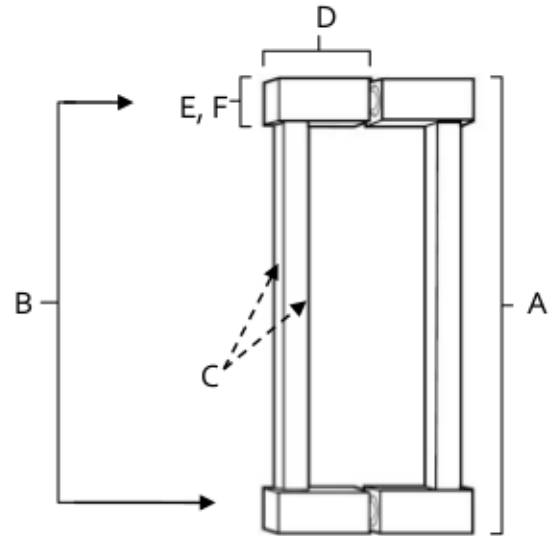

SPECIFICATIONS

**CONTEMPORARY II
BACK-TO-BACK PULLS**

FEATURES

- Modern styling
- Multiple finishes
- Concealed installation

WARRANTY

Limited lifetime

FINISHES

- Bronze (BRZ)
- Matte Black (MB)
- Polished Brass/Non-lacquered (PB/NL)
- Polished Chrome (PC)
- Polished Nickel (PN)
- Satin Brass (SB)
- Satin Nickel (SN)

MATERIAL

Brass

Item#	A	B	C	D	E (L)	F (W)
G718-6	6 5/8"	6"	3/8"	1 3/8"	5/8"	5/8"
G718-8	8 5/8"	8"	3/8"	1 3/8"	5/8"	5/8"

KEY:

- A - Overall Length
- B - Center to Center
- C - Handle Width
- D - Projection
- E - Mount Length
- F - Mouth Width