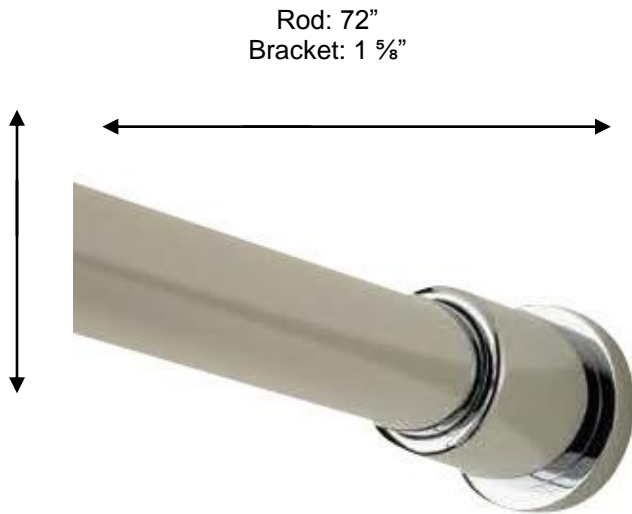

PORTO

67504 Pair of Shower Rod Brackets

Shown with 09706 Shower Rod (sold separately)

Rod: 72"
Bracket: 1 5/8"

Ø of
Rod: 1"
Support
Outer: 1 1/2"
Inner: 1"

Max expanse with supports: 74 1/2"

Description:

Shower rod supports (pair)

Finishes:

- CR – Chrome
- NI – Polished Nickel
- ES – Satin Nickel

Material: Brass

Method of Fixing:

Direct to wall

Country of Origin:	Portugal
---------------------------	----------

All Dimensions are approximate