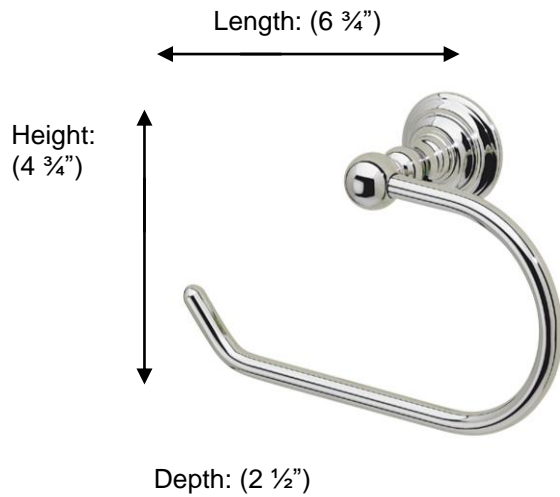

# KINGSTON

## 66324 Toilet Roll Holder without Lid

**Description:**

Toilet roll holder without lid

**Finishes:**

CR – Chrome

PV – Polished Brass

NI – Polished Nickel

ES – Satin Nickel

UB – Unlacquered Brass

**Material:**

Brass

**Backplate Diameter:** (1 3/4")

**Method of Fixing:**

Direct to wall

**Country of Origin:**

Portugal

All Dimensions are approximate