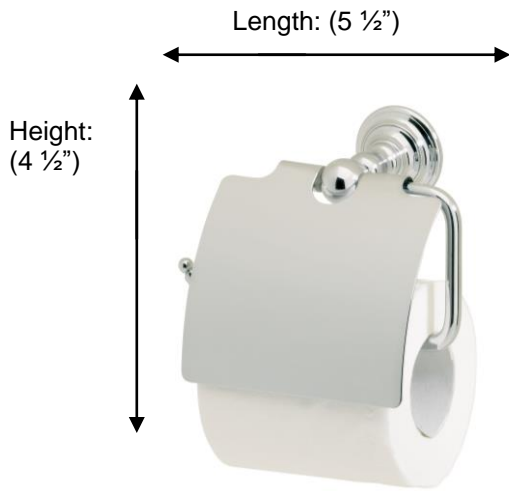

KINGSTON

66320 Toilet Roll Holder with Lid

Depth: (2 1/2")

*Measures without roll

Description:

Toilet roll holder with lid

Finishes:

CR – Chrome

PV – Polished Brass

NI – Polished Nickel

ES – Satin Nickel

UB – Unlacquered Brass

Material:

Brass

Backplate Diameter: (1 3/4")

Method of Fixing:

Direct to wall

Country of Origin:	Portugal
---------------------------	----------

All Dimensions are approximate