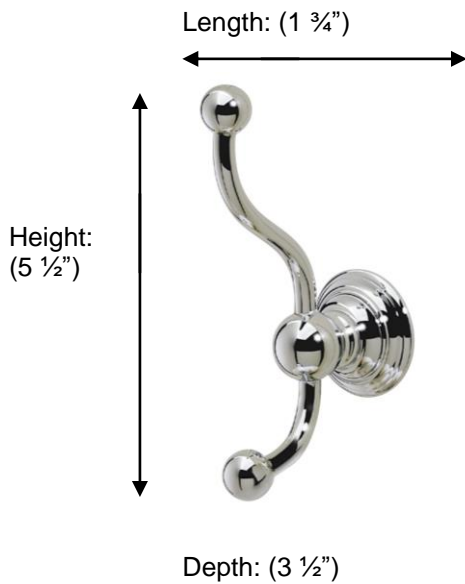

KINGSTON

66312 Double Hook

**Description:**

Double hook

Finishes:

CR – Chrome

PV – Polished Brass

NI – Polished Nickel

ES – Satin Nickel

UB – Unlacquered Brass

Material:

Brass

Backplate Diameter: (1 3/4")

Method of Fixing:

Direct to wall

Country of Origin:

Portugal

All Dimensions are approximate