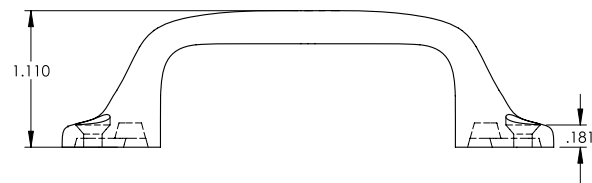

Window, Utility Pulls

Description	Product Code
4" Window, Utility Pulls	2244
6" Window, Utility Pulls	2246

DIMENSIONS ARE IN INCHES