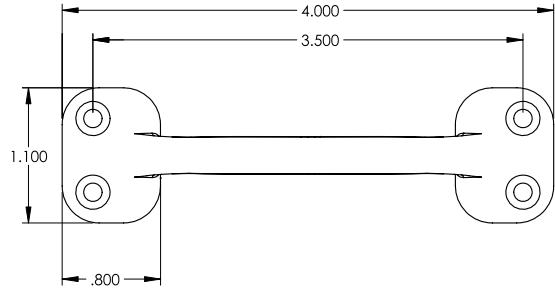

Window, Utility Pulls

Description	Product Code
4" Window, Utility Pulls	2244
6" Window, Utility Pulls	2246

DIMENSIONS ARE IN INCHES