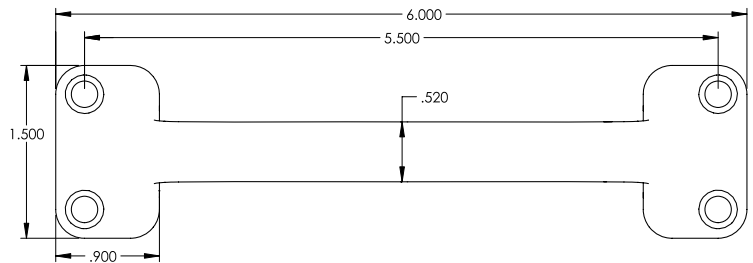

Window, Utility Pulls

Description	Product Code
4" Window, Utility Pulls	2244
6" Window, Utility Pulls	2246

DIMENSIONS ARE IN INCHES